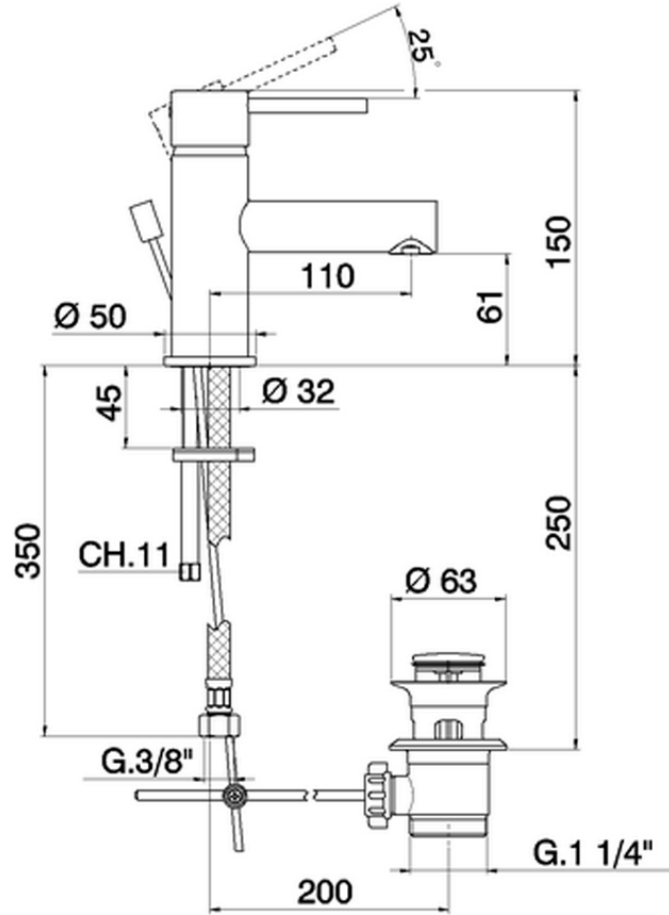

Single lever washbasin mixer TRATTO EVO_TV000510

TV000510

<https://en.huberitalia.com/single-lever-washbasin-mixer-tratto-evo-tv000510>

2024-12-18