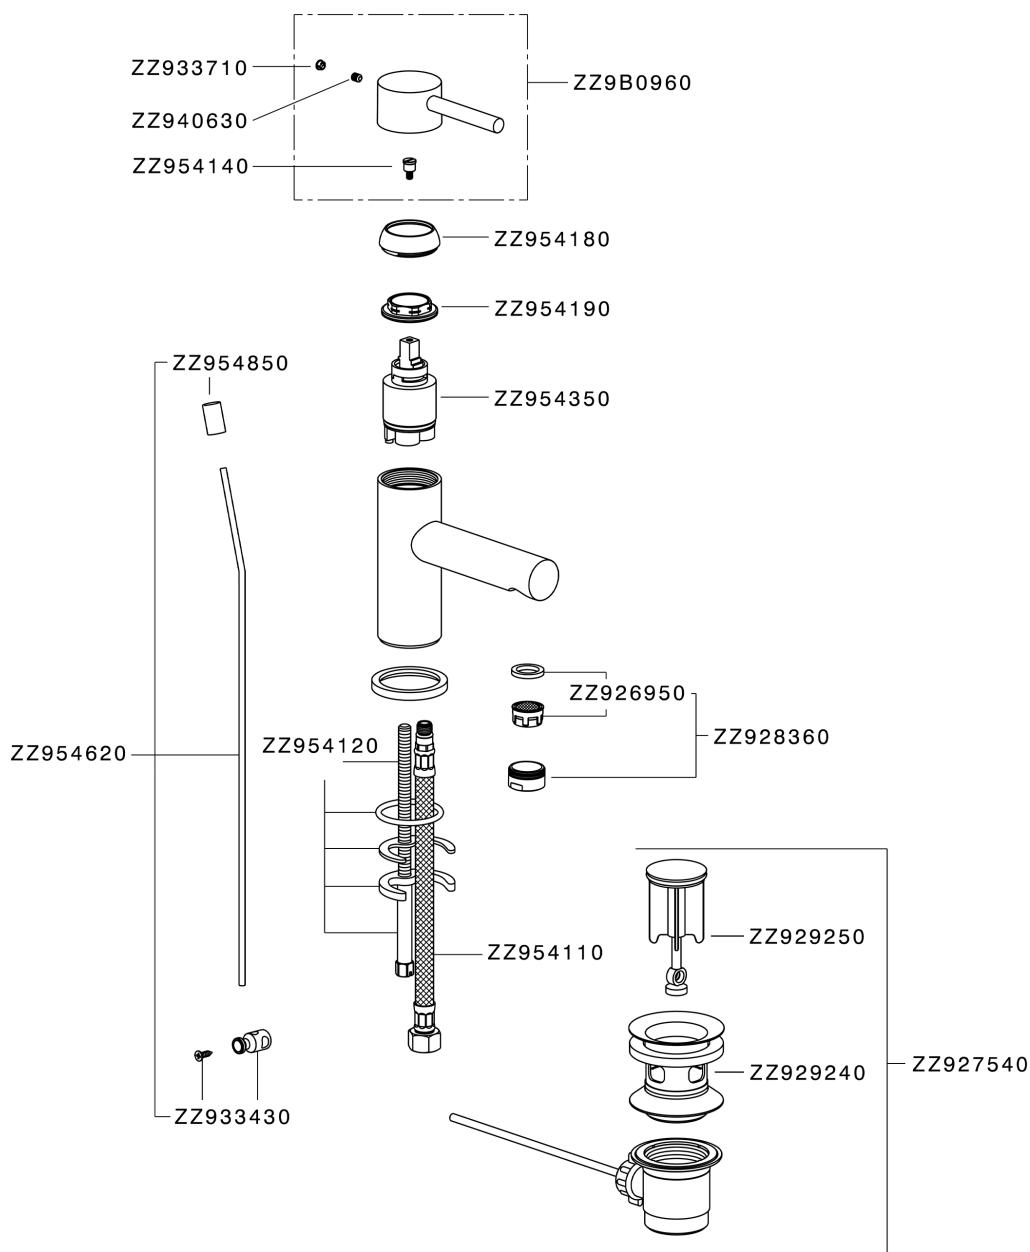

Single lever washbasin mixer TRATTO EVO_TV000510

TV000510

<https://en.huberitalia.com/single-lever-washbasin-mixer-tratto-evo-tv000510>

2024-12-18