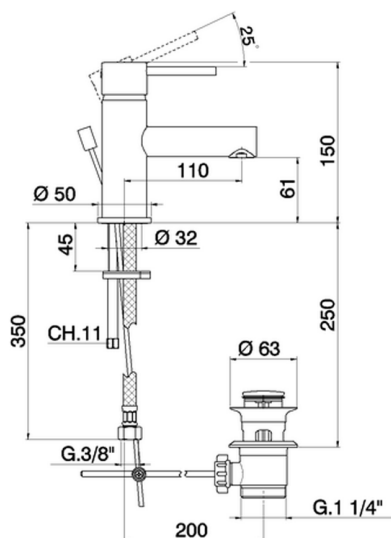

Single lever washbasin mixer TRATTO EVO_TV000510

MODEL **TV000510**

Single lever washbasin mixer, with 1"1/4 automatic pop up waste, G.3/8" stainless steel flexible hoses

AVAILABLE FINISHINGS

CHARACTERISTICS

Cartridge Spare Parts **ZZ95435000**

35 mm Cartridge

EcoStop

EcoStop feature limits water flow to approximately 50% of maximum output with one point of resistance on setting. Push slightly past the middle stop only when full water output is required. This will save water up to 50%.

Single lever washbasin mixer TRATTO EVO_TV000510

TV000510

<https://en.huberitalia.com/single-lever-washbasin-mixer-tratto-evo-tv000510>

2024-12-18