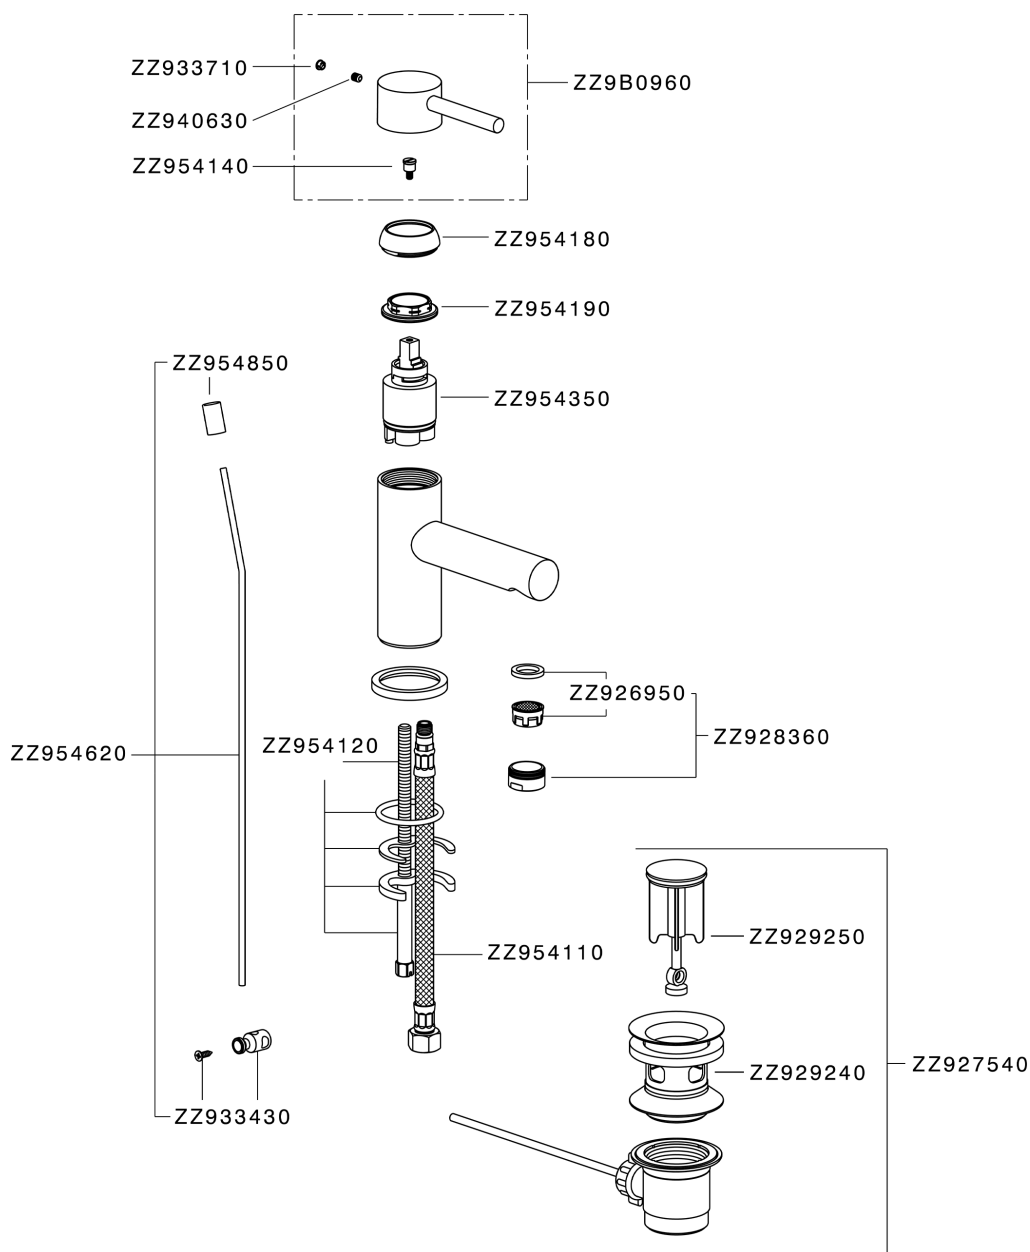

Single lever washbasin mixer TRATTO EVO_TV000510

MODEL **TV000510**

Single lever washbasin mixer, with 1"1/4 automatic pop up waste, G.3/8" stainless steel flexible hoses

AVAILABLE FINISHINGS

CHARACTERISTICS

Cartridge Spare Parts **ZZ95435000**

35 mm Cartridge

EcoStop

EcoStop feature limits water flow to approximately 50% of maximum output with one point of resistance on setting. Push slightly past the middle stop only when full water output is required. This will save water up to 50%.

Single lever washbasin mixer TRATTO EVO_TV000510

TV000510

<https://en.huberitalia.com/single-lever-washbasin-mixer-tratto-evo-tv000510>

2024-12-18