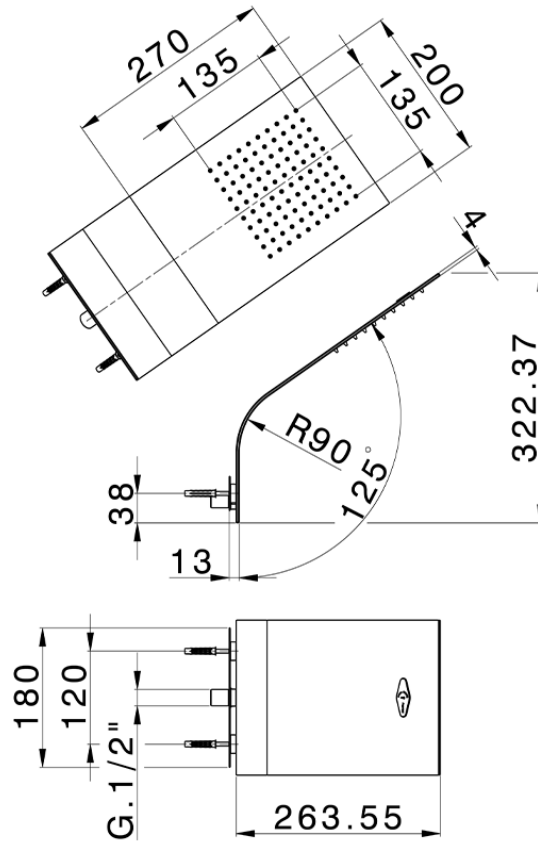

Wall-mounted showerhead ZEN\_ZS122140

ZS122140

<https://en.huberitalia.com/wall-mounted-showerhead-zen-zs122140>

2025-01-05