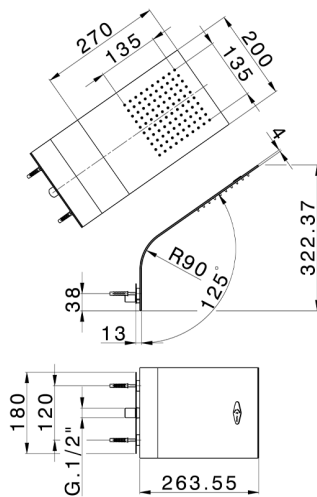

Wall-mounted showerhead ZEN_ZS122140

MODEL **ZS122140**

Wall-mounted showerhead, rain function, with patented safety valve, Stainless Steel AISI 304

AVAILABLE FINISHINGS

- **D1** 40 Matt Black
- **D2** 4Q Matt White

CHARACTERISTICS

2025-01-05