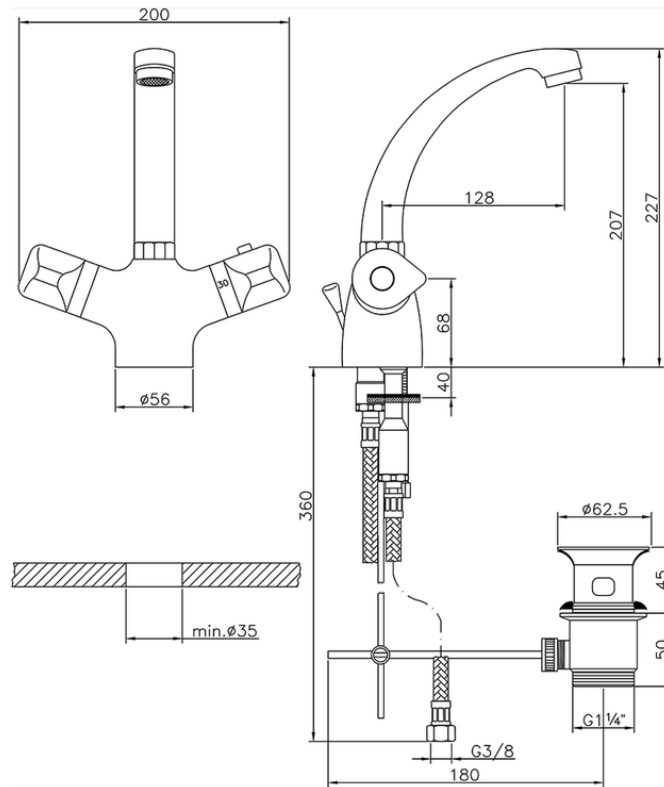

Thermostatic washbasin mixer COMMUNITY_CLT52010

CLT52010

<https://en.huberitalia.com/thermostatic-washbasin-mixer-community-clt52010>

2026-04-08