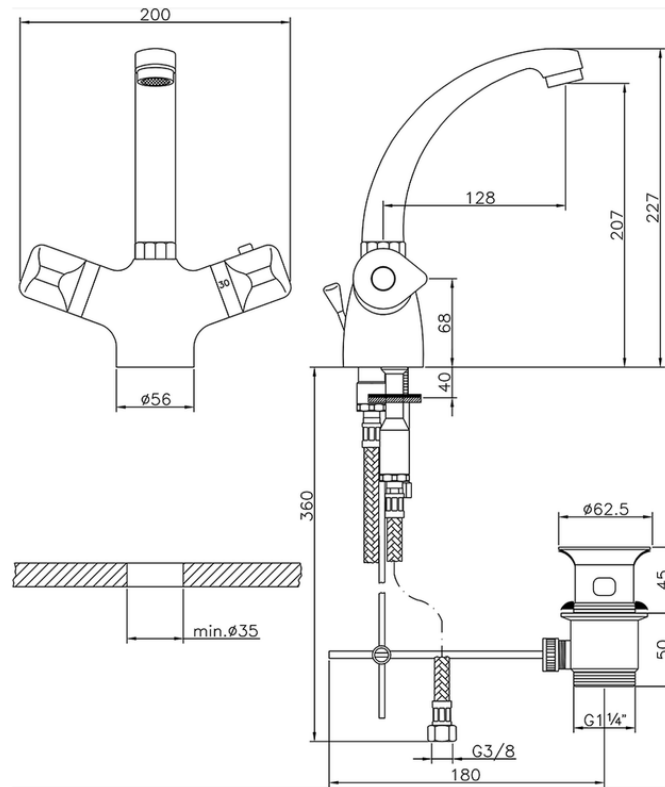

## Thermostatic washbasin mixer COMMUNITY\_CLT52010

CLT52010

<https://en.huberitalia.com/thermostatic-washbasin-mixer-community-clt52010>

2026-06-26