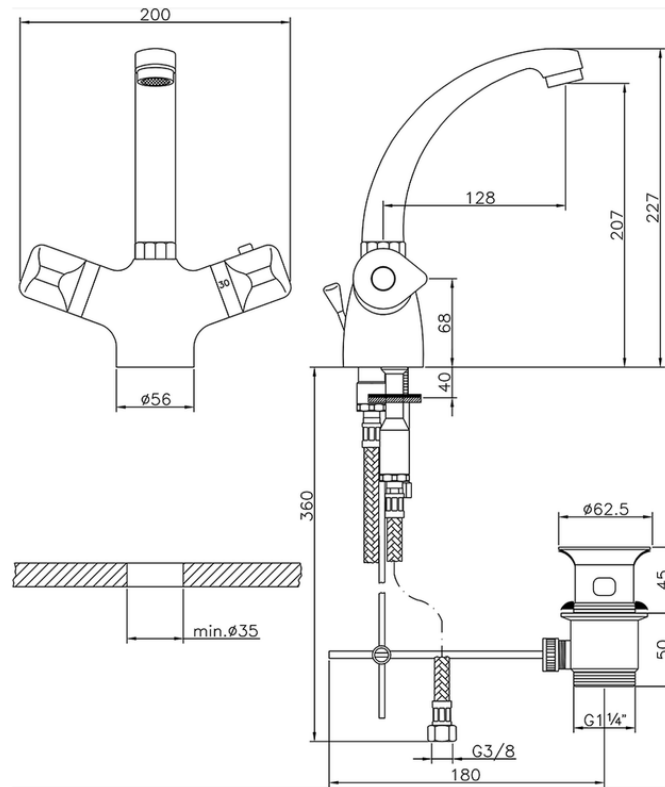

Thermostatic washbasin mixer COMMUNITY_CLT52010

CLT52010

<https://en.huberitalia.com/thermostatic-washbasin-mixer-community-clt52010>

2026-06-05