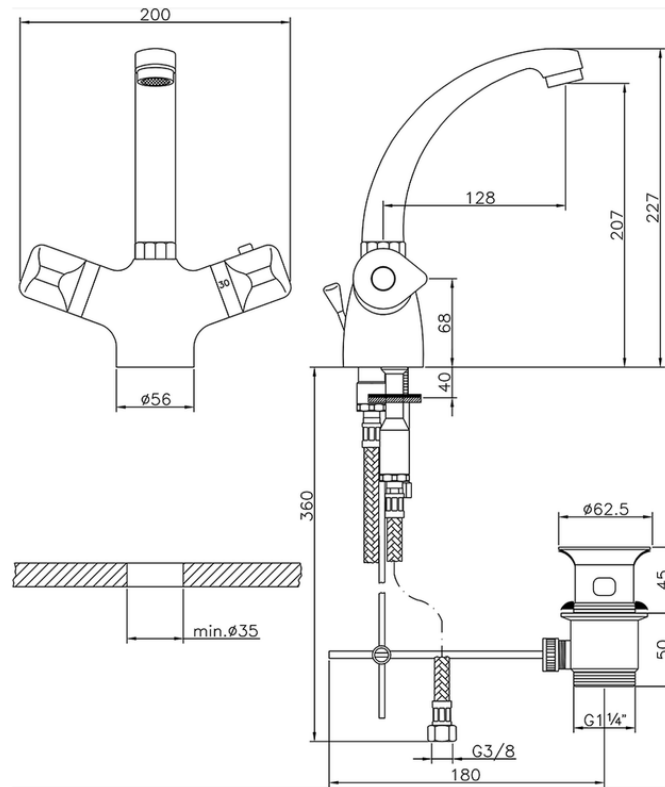

Thermostatic washbasin mixer COMMUNITY_CLT52010

CLT52010

<https://en.huberitalia.com/thermostatic-washbasin-mixer-community-clt52010>

2026-05-02