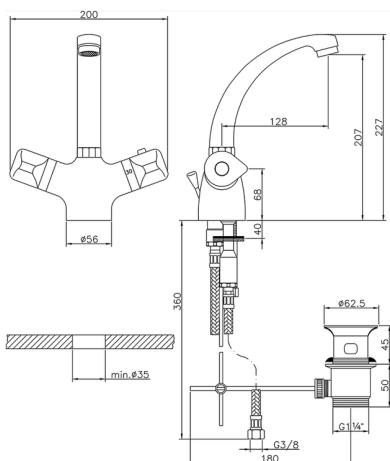

Thermostatic washbasin mixer COMMUNITY_CLT52010

MODEL **CLT52010**

Thermostatic washbasin mixer, with 1"1/4 pop-up waste, swivel spout, G.3/8" stainless steel flexible hose

AVAILABLE FINISHINGS

21 21 Chrome

CHARACTERISTICS

Cartridge Spare Parts **24.04A.PP**

8x20 Plus P Thermostatic Valve

Thermostatic

The Huber thermostatic is your personal water manager, helping you to handle, control and save water and energy.