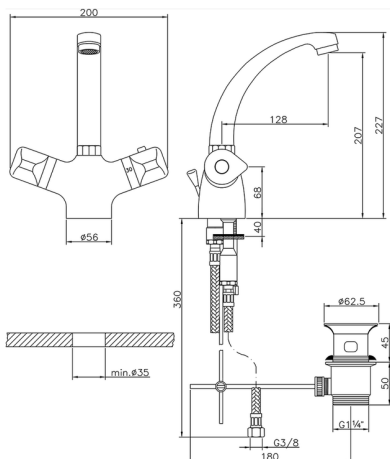

## Thermostatic washbasin mixer COMMUNITY\_CLT52010

MODEL **CLT52010**

Thermostatic washbasin mixer, with 1"1/4 pop-up waste, swivel spout, G.3/8" stainless steel flexible hose

AVAILABLE FINISHINGS

**21** 21 Chrome

CHARACTERISTICS

Cartridge Spare Parts **24.04A.PP**

**8x20 Plus P Thermostatic Valve**