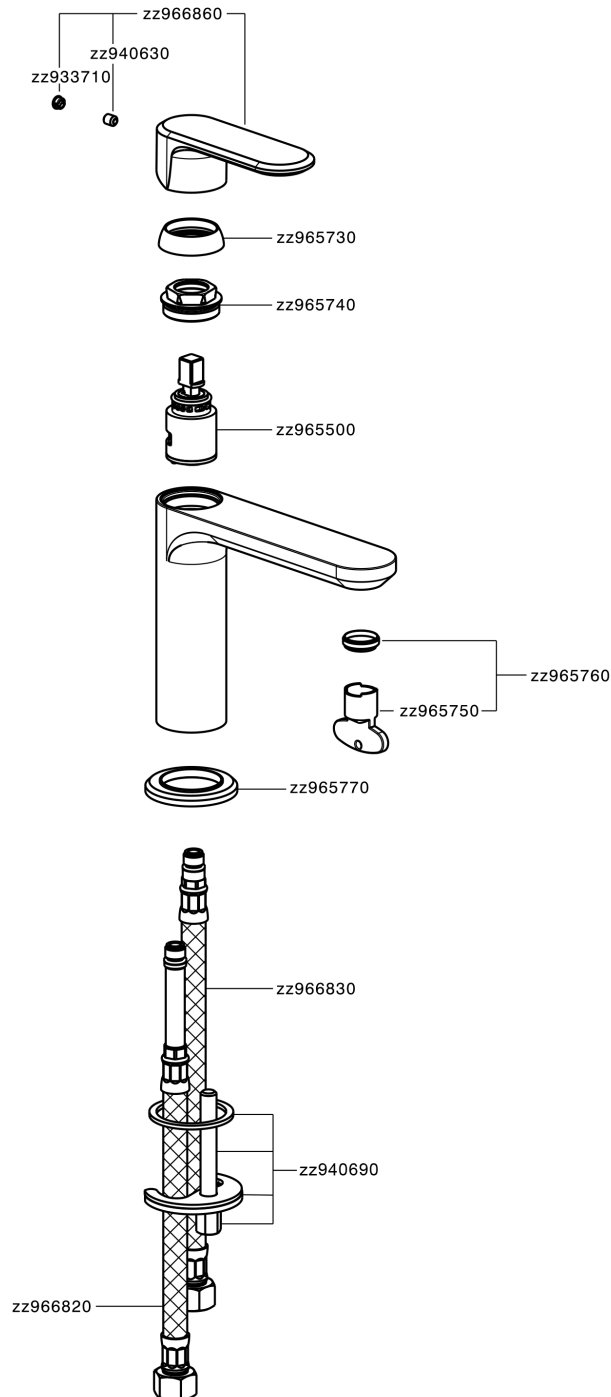

Single lever washbasin mixer LEVITY_LY000540

LY000540

<https://en.huberitalia.com/single-lever-washbasin-mixer-levity-ly000540>

2024-11-23