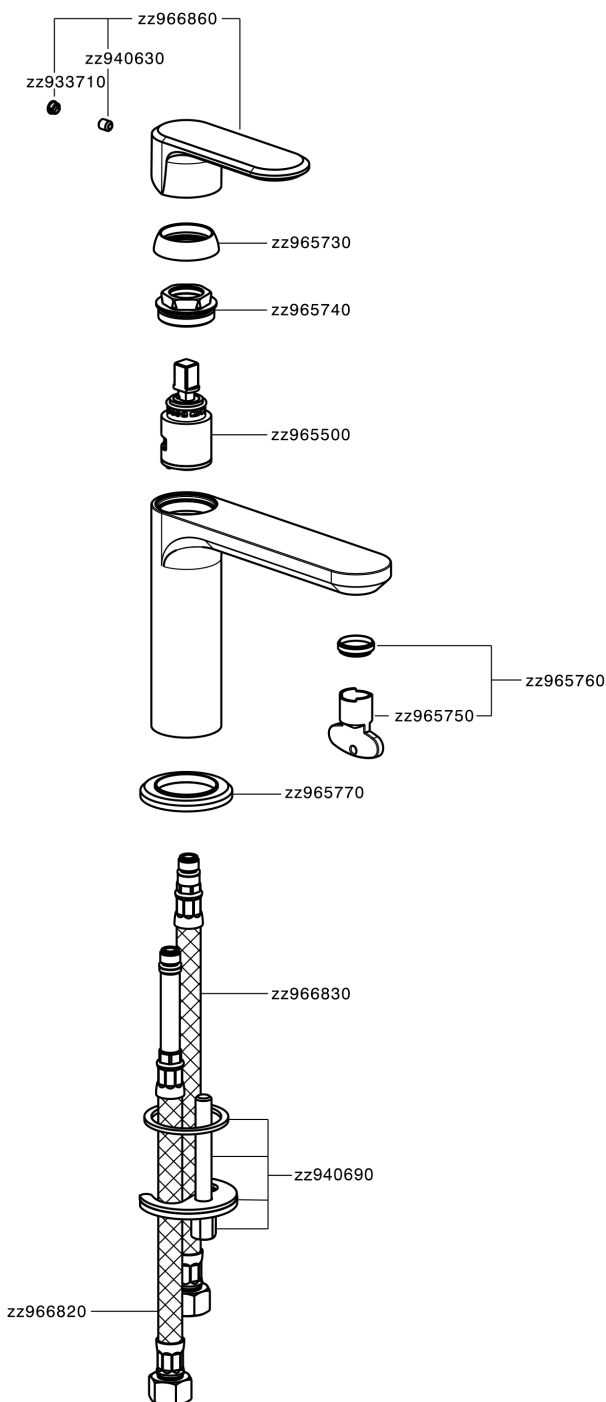

## Single lever washbasin mixer LEVITY\_LY000540

LY000540

<https://en.huberitalia.com/single-lever-washbasin-mixer-levity-ly000540>

2024-11-23