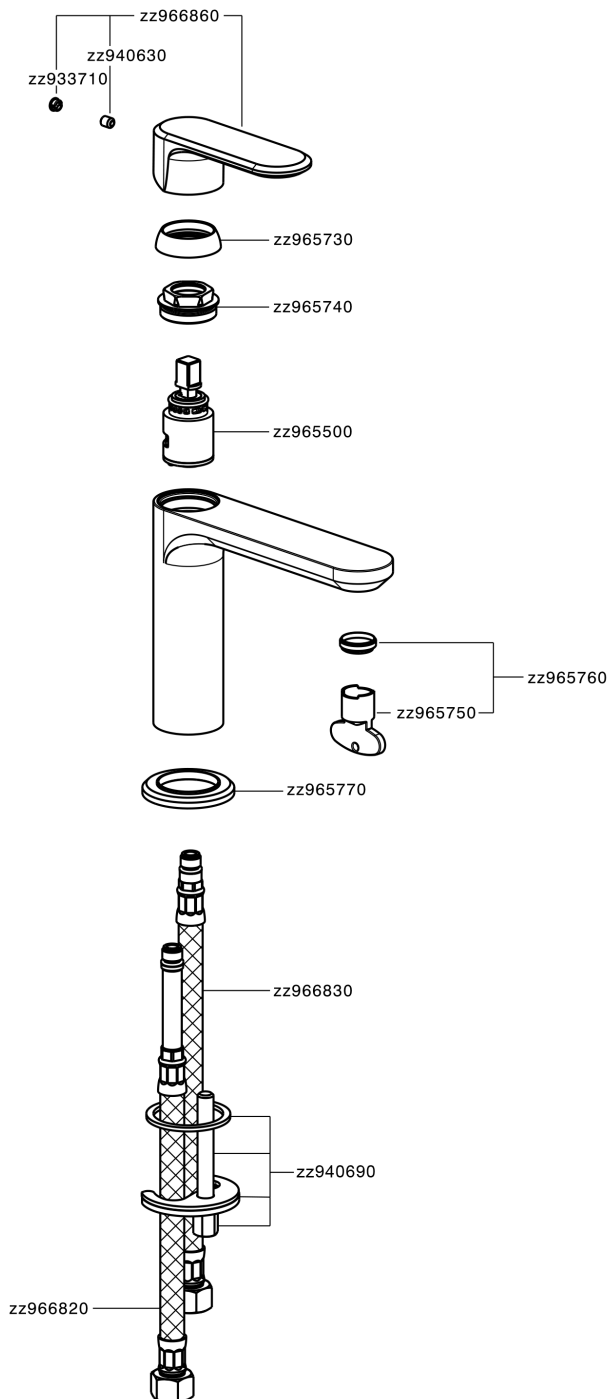

Single lever washbasin mixer LEVITY_LY000540

LY000540

<https://en.huberitalia.com/single-lever-washbasin-mixer-levity-ly000540>

2024-11-21