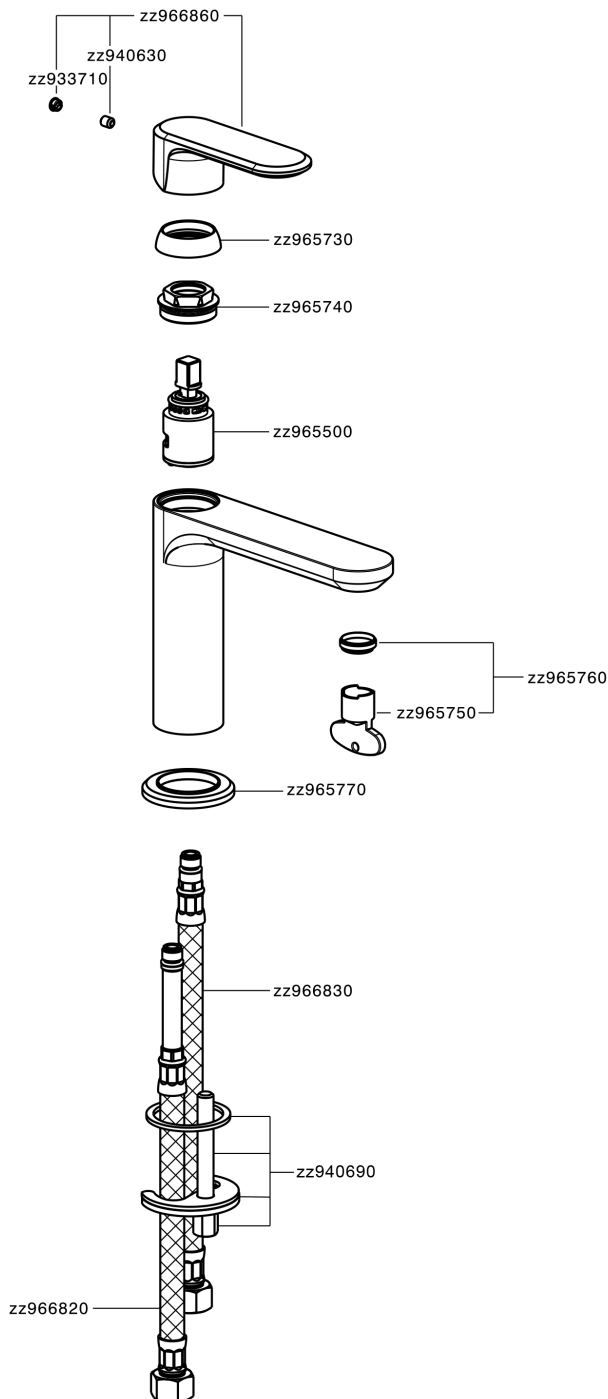

## Single lever washbasin mixer LEVITY\_LY000540

MODEL **LY000540**

Single lever washbasin mixer, without automatic pop-up waste, G.3/8" stainless steel flexible hoses

### CHARACTERISTICS

Cartridge Spare Parts **ZZ96550000**

**25 mm Cartridge**

## Single lever washbasin mixer LEVITY\_LY000540

LY000540

<https://en.huberitalia.com/single-lever-washbasin-mixer-levity-ly000540>

2024-11-21