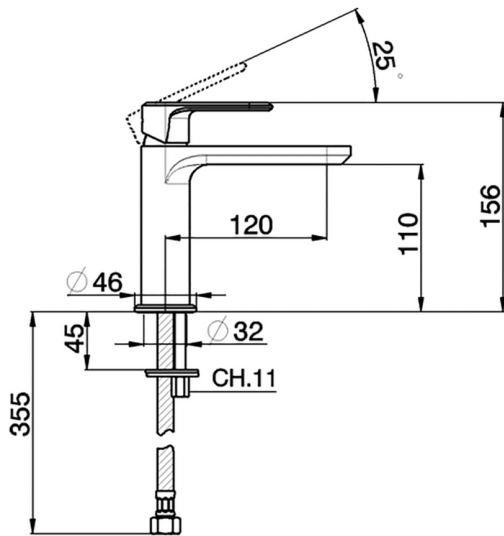

## Single lever washbasin mixer LEVITY\_LY000540

MODEL **LY000540**

Single lever washbasin mixer, without automatic pop-up waste, G.3/8" stainless steel flexible hoses

### CHARACTERISTICS

Cartridge Spare Parts **ZZ96550000**

**25 mm Cartridge**