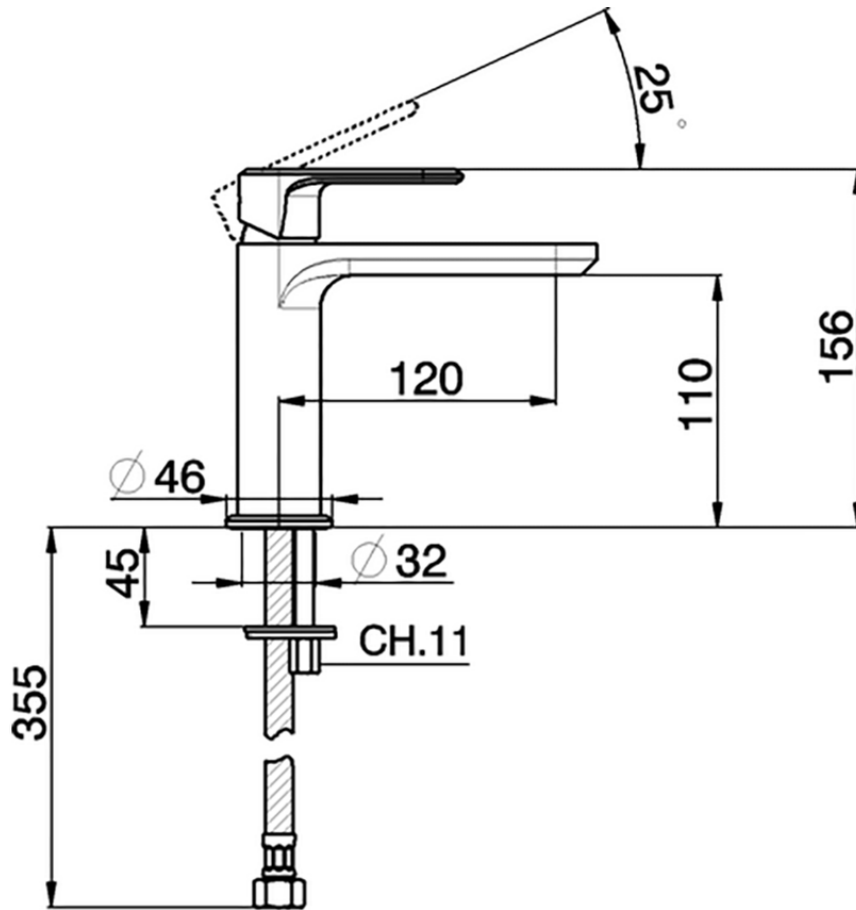

Single lever washbasin mixer LEVITY_LY000540

LY000540

<https://en.huberitalia.com/single-lever-washbasin-mixer-levity-ly000540>

2024-11-21