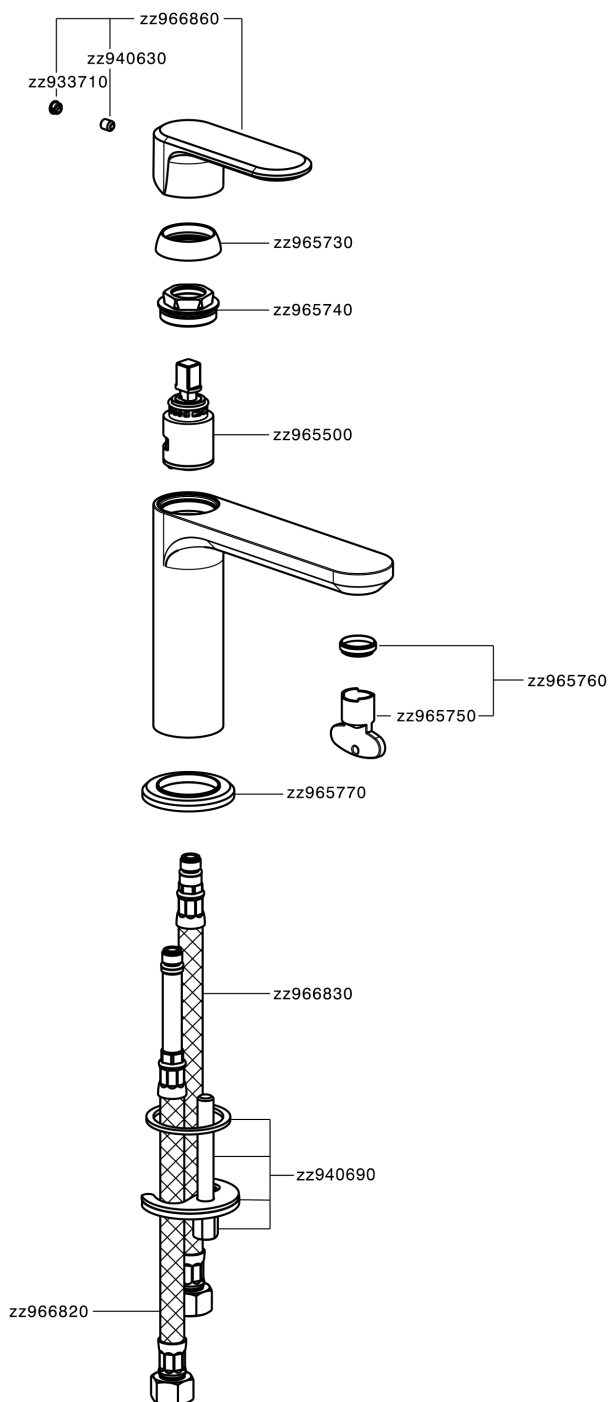

Single lever washbasin mixer LEVITY_LY000540

LY000540

<https://en.huberitalia.com/single-lever-washbasin-mixer-levity-ly000540>

2024-11-24