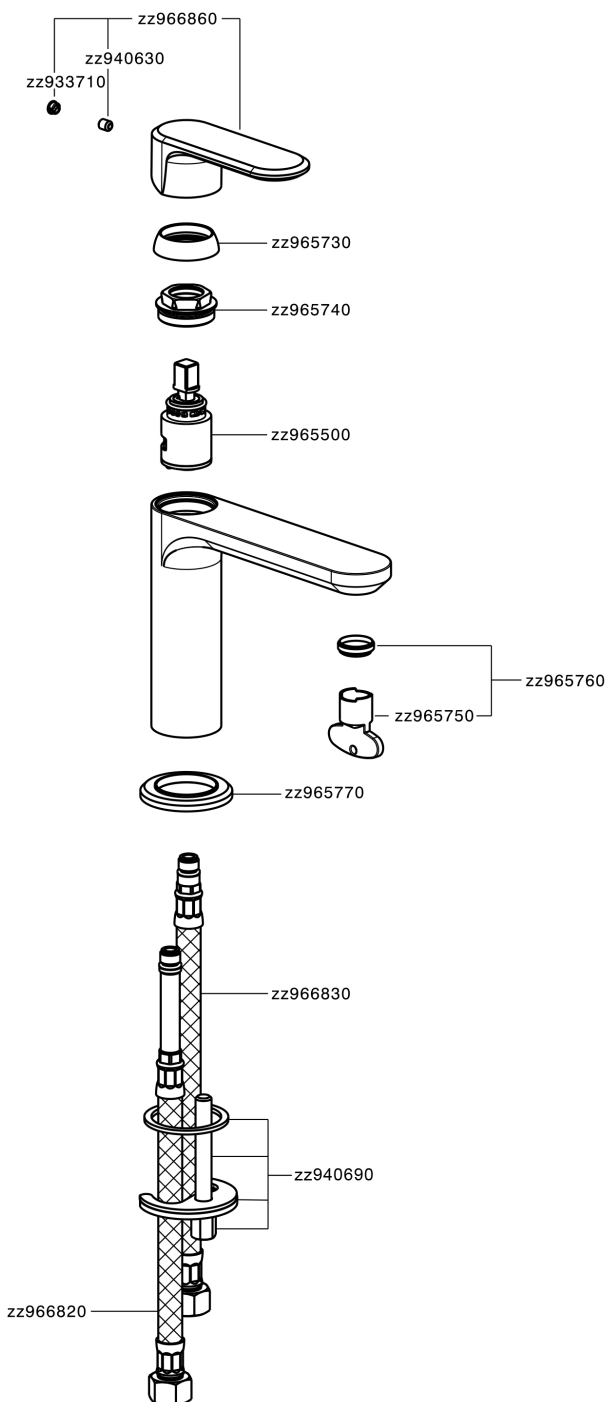

Single lever washbasin mixer LEVITY_LY000540

MODEL **LY000540**

Single lever washbasin mixer, without automatic pop-up waste, G.3/8" stainless steel flexible hoses

AVAILABLE FINISHINGS

-  **21** 21 Chrome
-  **2B** 2B Polished Nickel
-  **2F** 2F Brushed Nickel
-  **40** 40 Matt Black
-  **4Q** 4Q Matt White

CHARACTERISTICS

Cartridge Spare Parts **ZZ96550000**

25 mm Cartridge

Single lever washbasin mixer LEVITY_LY000540

LY000540

<https://en.huberitalia.com/single-lever-washbasin-mixer-levity-ly000540>

2024-11-21