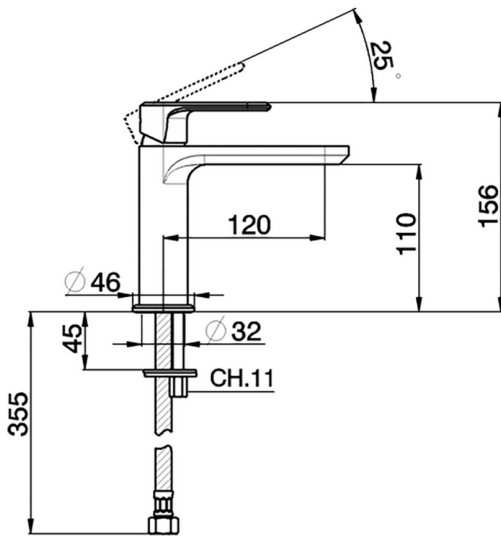

Single lever washbasin mixer LEVITY_LY000540

MODEL **LY000540**

Single lever washbasin mixer, without automatic pop-up waste, G.3/8" stainless steel flexible hoses

AVAILABLE FINISHINGS

-  **21** 21 Chrome
-  **2B** 2B Polished Nickel
-  **2F** 2F Brushed Nickel
-  **40** 40 Matt Black
-  **4Q** 4Q Matt White

CHARACTERISTICS

Cartridge Spare Parts **ZZ96550000**

25 mm Cartridge

Single lever washbasin mixer LEVITY_LY000540

LY000540

<https://en.huberitalia.com/single-lever-washbasin-mixer-levity-ly000540>

2024-11-21