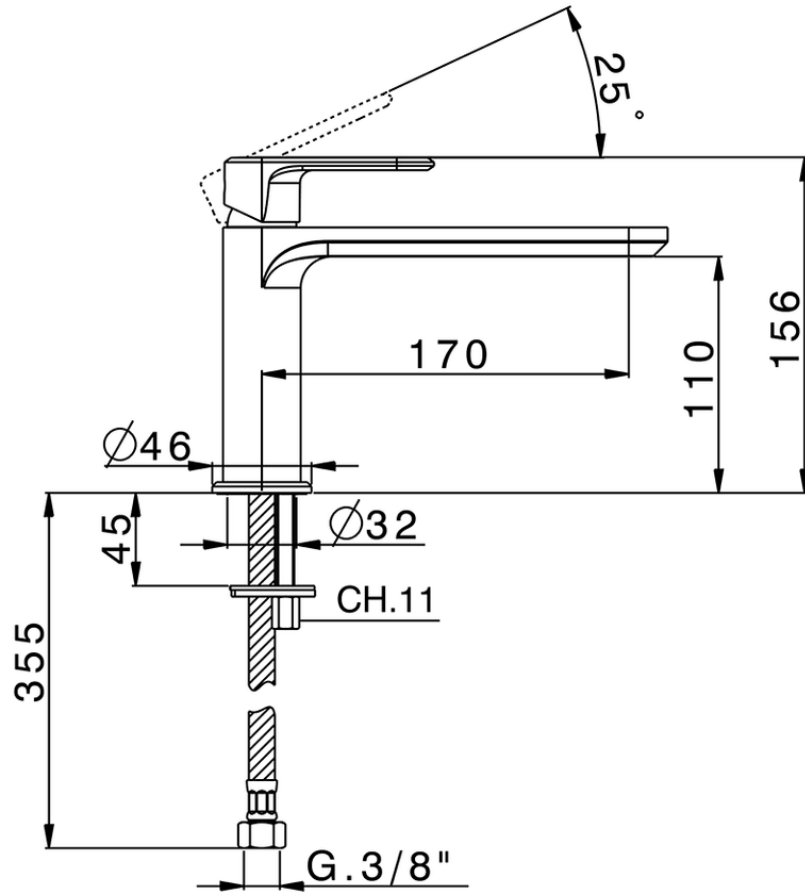

Single lever washbasin mixer LEVITY_LY001540

LY001540

<https://en.huberitalia.com/single-lever-washbasin-mixer-levity-ly001540>

2025-01-02