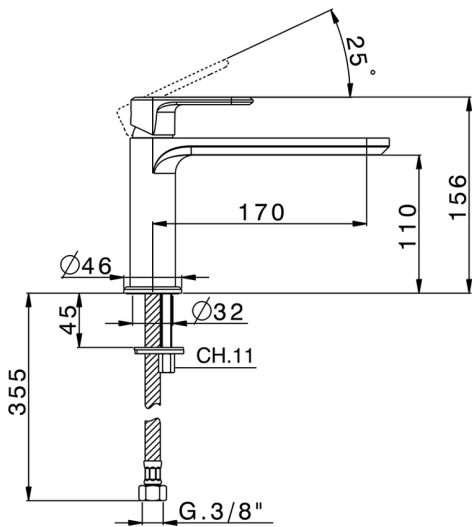

Single lever washbasin mixer LEVITY_LY001540

MODEL **LY001540**

Single lever washbasin mixer, without automatic pop-up waste, G.3/8" stainless steel flexible hose

AVAILABLE FINISHINGS

-  **21** 21 Chrome
-  **2B** 2B Polished Nickel
-  **2F** 2F Brushed Nickel
-  **40** 40 Matt Black
-  **4Q** 4Q Matt White

CHARACTERISTICS

Cartridge Spare Parts **ZZ96550000**

25 mm Cartridge

2025-01-02