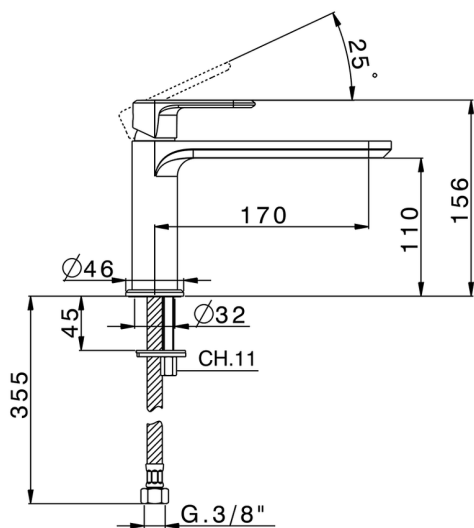

## Single lever washbasin mixer LEVITY\_LY001540

MODEL **LY001540**

Single lever washbasin mixer, without automatic pop-up waste, G.3/8" stainless steel flexible hose

### CHARACTERISTICS

Cartridge Spare Parts **ZZ96550000**

**25 mm Cartridge**

2025-01-05