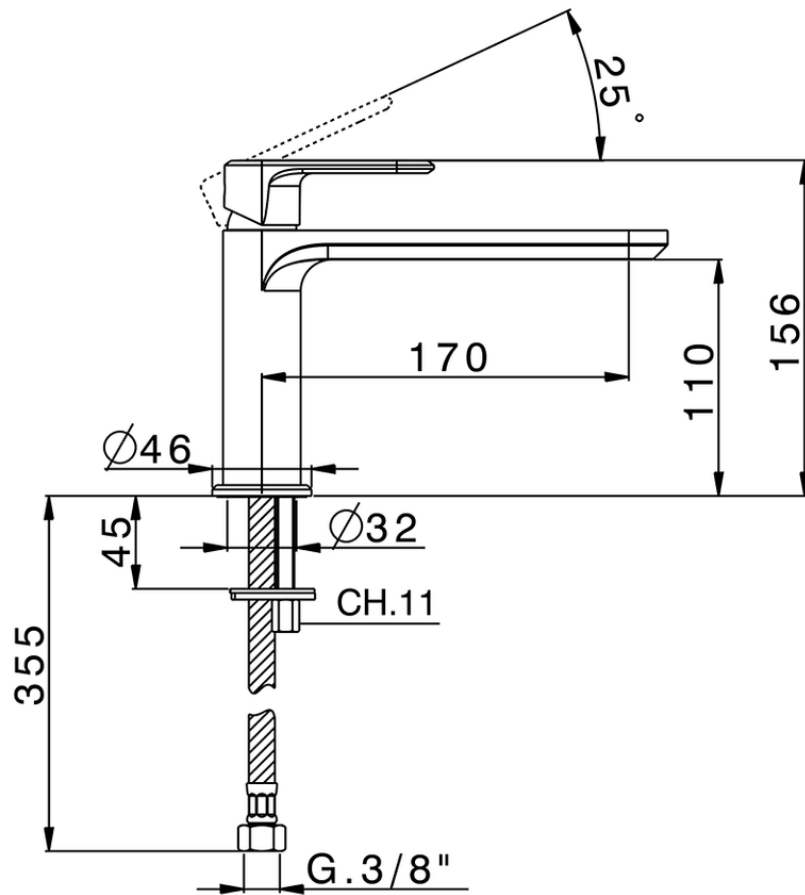

Single lever washbasin mixer LEVITY_LY001540

LY001540

<https://en.huberitalia.com/single-lever-washbasin-mixer-levity-ly001540>

2025-01-05