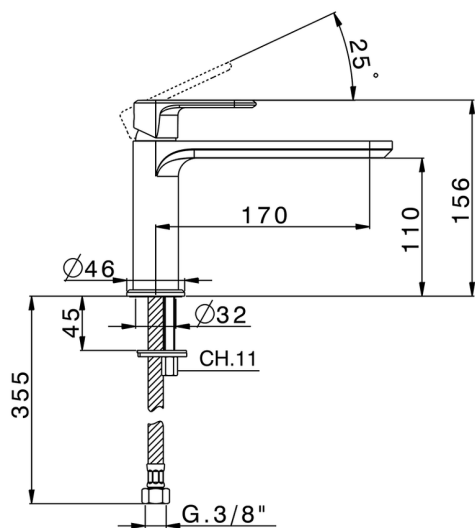

## Single lever washbasin mixer LEVITY\_LY001540

MODEL **LY001540**

Single lever washbasin mixer, without automatic pop-up waste, G.3/8" stainless steel flexible hose

### CHARACTERISTICS

Cartridge Spare Parts **ZZ96550000**

**25 mm Cartridge**

2025-01-05