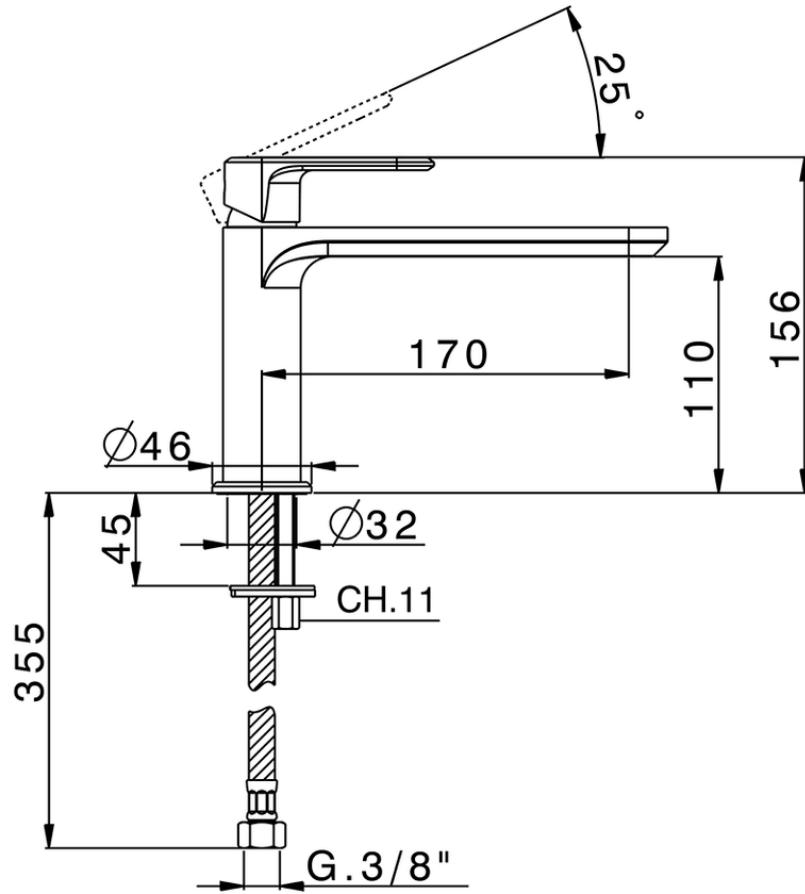

Single lever washbasin mixer LEVITY_LY001540

LY001540

<https://en.huberitalia.com/single-lever-washbasin-mixer-levity-ly001540>

2025-01-05