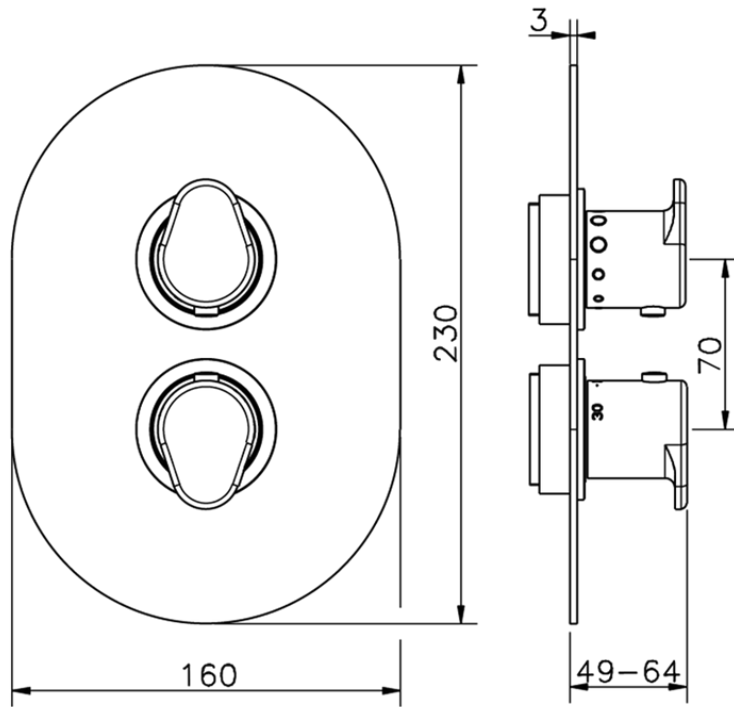

Exposed part for con.thermo.shower valve 1-outlet THERMO_LY007300

LY007300

<https://en.huberitalia.com/exposed-part-for-con-thermo-shower-valve-1-outlet-thermo-ly007300>

Piastra/Plate/Plaque/Platte/Placa

2-3mm: XX 25-40 YY 76-91

10 mm: XX 16-31 YY 65-80

ZB007301

<https://en.huberitalia.com/1-outlet-concealed-thermostatic-shower-valve-concealed-zb007301>

2026-04-09