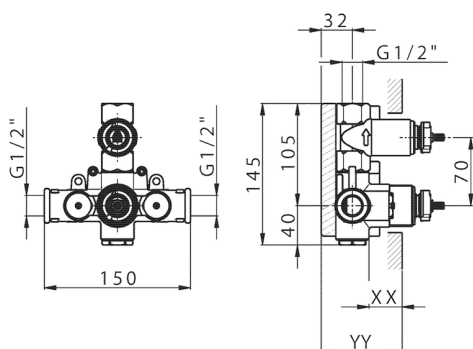

1-outlet Concealed thermostatic shower valve, with stopvalve, without trim kit

AVAILABLE FINISHINGS

04 04 Without finishing

CHARACTERISTICS

Installation **Concealed**

Cartridge Spare Parts **24.04A.PP**

8x20 Plus P Thermostatic Valve

Concealed **1**

Piastra/Plate/Plaque/Platte/Placa

2-3mm: XX 25-40 YY 76-91

10 mm: XX 16-31 YY 65-80

Thermostatic

The Huber thermostatic is your personal water manager, helping you to handle, control and save water and energy.