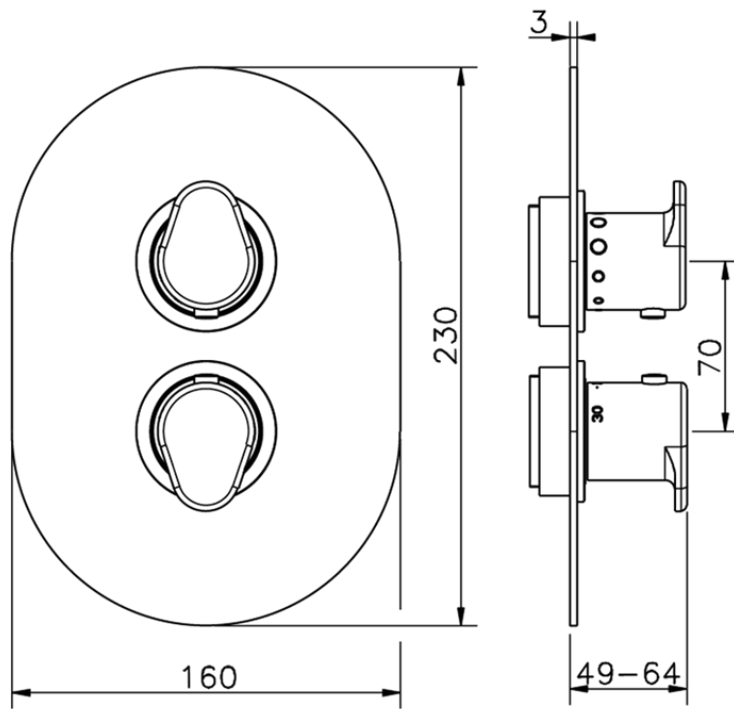

## Exposed part for con.thermo.shower valve 1-outlet THERMO\_LY007300

LY007300

<https://en.huberitalia.com/exposed-part-for-con-thermo-shower-valve-1-outlet-thermo-ly007300>

Piastra/Plate/Plaque/Platte/Placa

2-3mm: XX 25-40 YY 76-91

10 mm: XX 16-31 YY 65-80

ZB007301

<https://en.huberitalia.com/1-outlet-concealed-thermostatic-shower-valve-concealed-zb007301>

2026-06-19