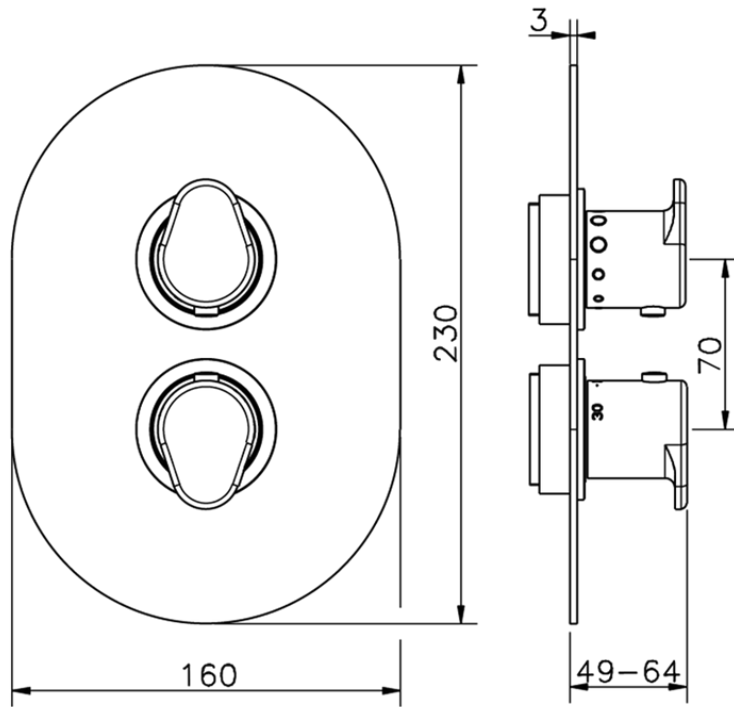

Exposed part for con.thermo.shower valve 1-outlet THERMO_LY007300

LY007300

<https://en.huberitalia.com/exposed-part-for-con-thermo-shower-valve-1-outlet-thermo-ly007300>

Piastra/Plate/Plaque/Platte/Placa

2-3mm: XX 25-40 YY 76-91

10 mm: XX 16-31 YY 65-80

ZB007301

<https://en.huberitalia.com/1-outlet-concealed-thermostatic-shower-valve-concealed-zb007301>

2026-05-02