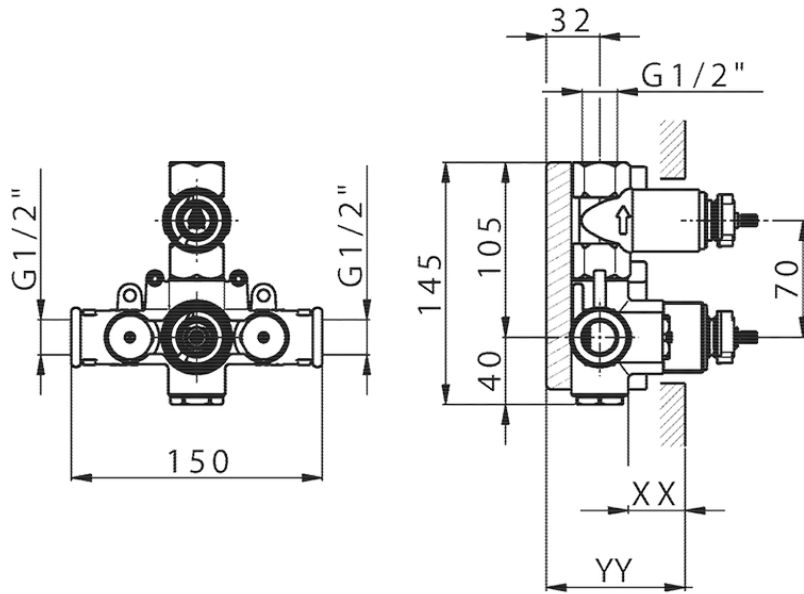

Exposed part for con.thermo.shower valve 1-outlet THERMO_LY007300

LY007300

<https://en.huberitalia.com/exposed-part-for-con-thermo-shower-valve-1-outlet-thermo-ly007300>

Piastra/Plate/Plaque/Platte/Placa

2-3mm: XX 25-40 YY 76-91

10 mm: XX 16-31 YY 65-80

ZB007301

<https://en.huberitalia.com/1-outlet-concealed-thermostatic-shower-valve-concealed-zb007301>

2026-05-25