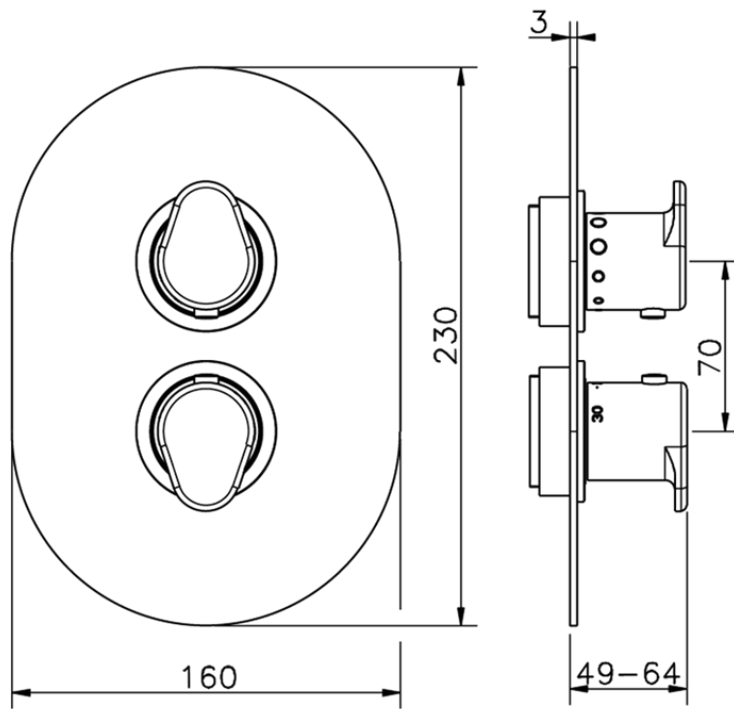

Exposed part for con.thermo.shower valve 1-outlet THERMO_LY007300

LY007300

<https://en.huberitalia.com/exposed-part-for-con-thermo-shower-valve-1-outlet-thermo-ly007300>

Piastra/Plate/Plaque/Platte/Placa

2-3mm: XX 25-40 YY 76-91

10 mm: XX 16-31 YY 65-80

ZB007301

<https://en.huberitalia.com/1-outlet-concealed-thermostatic-shower-valve-concealed-zb007301>

2026-04-08