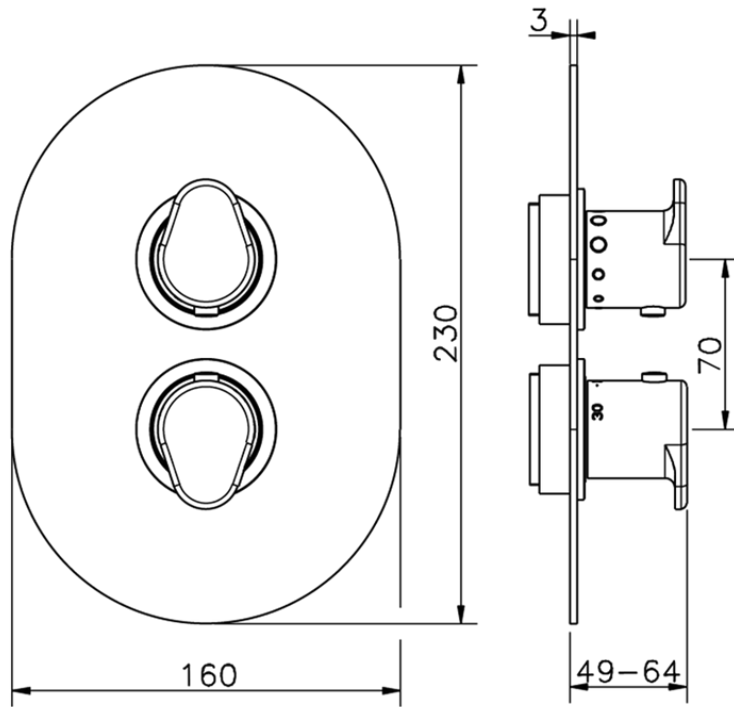

Exposed part for con.thermo.shower valve 1-outlet THERMO_LY007300

LY007300

<https://en.huberitalia.com/exposed-part-for-con-thermo-shower-valve-1-outlet-thermo-ly007300>

Piastra/Plate/Plaque/Platte/Placa

2-3mm: XX 25-40 YY 76-91

10 mm: XX 16-31 YY 65-80

ZB007301

<https://en.huberitalia.com/1-outlet-concealed-thermostatic-shower-valve-concealed-zb007301>

2026-05-25