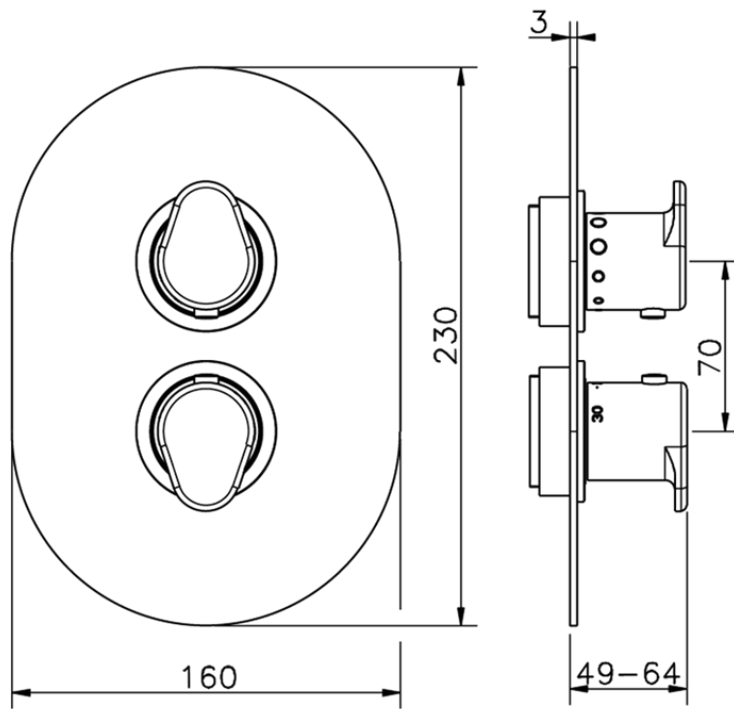

Exposed part for con.thermo.shower valve 1-outlet THERMO_LY007300

LY007300

<https://en.huberitalia.com/exposed-part-for-con-thermo-shower-valve-1-outlet-thermo-ly007300>

Piastra/Plate/Plaque/Platte/Placa

2-3mm: XX 25-40 YY 76-91

10 mm: XX 16-31 YY 65-80

ZB007301

<https://en.huberitalia.com/1-outlet-concealed-thermostatic-shower-valve-concealed-zb007301>

2026-04-09