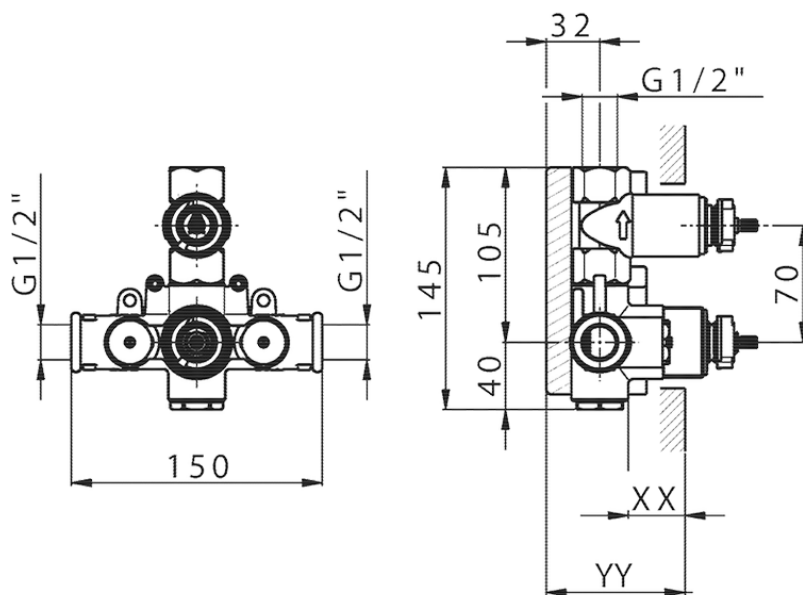

Exposed part for con.thermo.shower valve 1-outlet THERMO_LY007300

LY007300

<https://en.huberitalia.com/exposed-part-for-con-thermo-shower-valve-1-outlet-thermo-ly007300>

Piastra/Plate/Plaque/Platte/Placa

2-3mm: XX 25-40 YY 76-91

10 mm: XX 16-31 YY 65-80

ZB007301

<https://en.huberitalia.com/1-outlet-concealed-thermostatic-shower-valve-concealed-zb007301>

2026-06-19