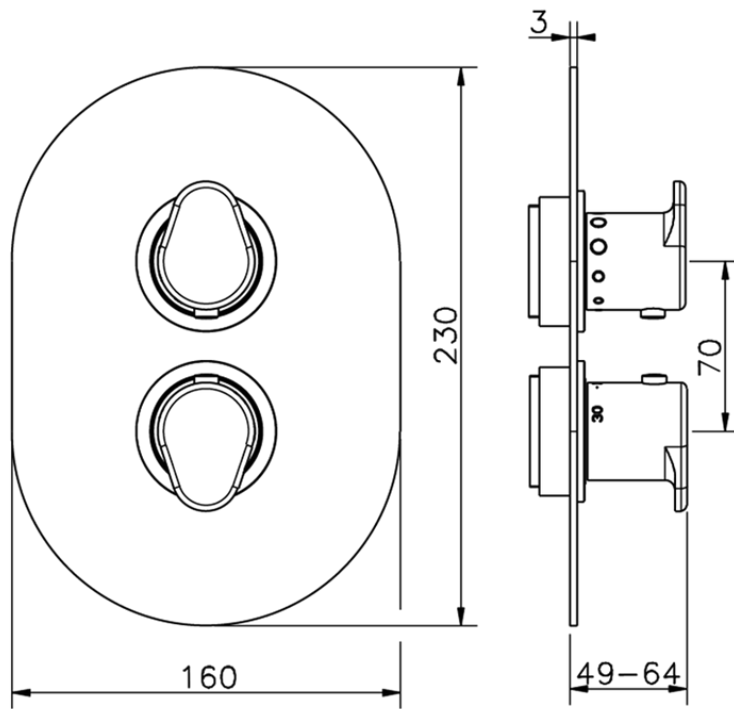

Exposed part for con.thermo.shower valve 1-outlet THERMO_LY007300

LY007300

<https://en.huberitalia.com/exposed-part-for-con-thermo-shower-valve-1-outlet-thermo-ly007300>

Piastra/Plate/Plaque/Platte/Placa

2-3mm: XX 25-40 YY 76-91

10 mm: XX 16-31 YY 65-80

ZB007301

<https://en.huberitalia.com/1-outlet-concealed-thermostatic-shower-valve-concealed-zb007301>

2026-06-19