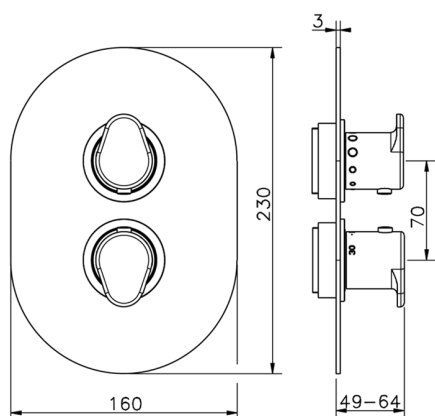

Exposed part for con.thermo.shower valve 1-outlet THERMO_LY007300

MODEL **LY007300**

Exposed part for 1-outlet thermostatic mixer, with stopvalve, without concealed part, for item ZB007301

AVAILABLE FINISHINGS

-  **21** 21 Chrome
-  **2B** 2B Polished Nickel
-  **2F** 2F Brushed Nickel
-  **40** 40 Matt Black
-  **4Q** 4Q Matt White

CHARACTERISTICS

Installation **Concealed**
 Required concealed parts **ZB007301**

1-outlet Concealed thermostatic shower valve, with stopvalve, without trim kit

AVAILABLE FINISHINGS

 **04** 04 Without finishing

CHARACTERISTICS

Installation	Concealed
Cartridge Spare Parts	24.04A.PP
8x20 Plus P Thermostatic Valve	
Concealed	1

Piastra/Plate/Plaque/Platte/Placa

2-3mm: XX 25-40 YY 76-91

10 mm: XX 16-31 YY 65-80

Thermostatic

The Huber thermostatic is your personal water manager, helping you to handle, control and save water and energy.