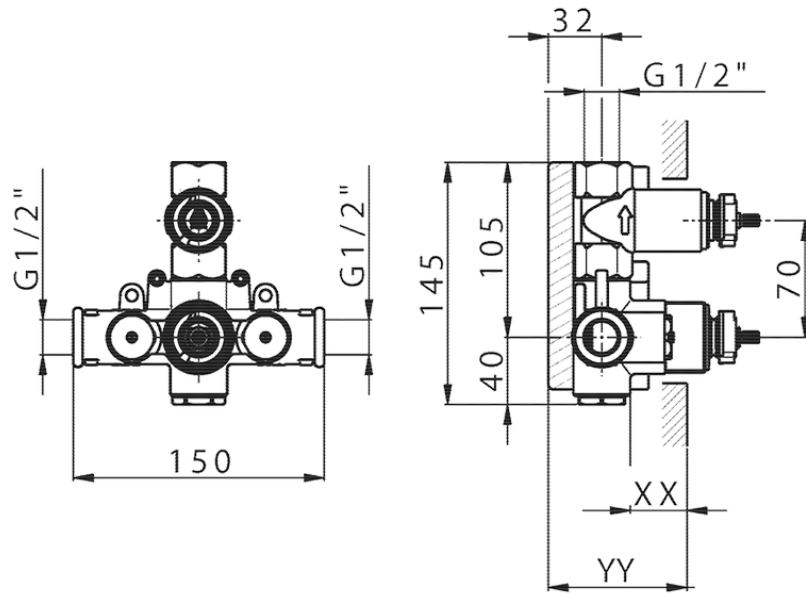

Exposed part for con.thermo.shower valve 1-outlet THERMO_LY007300

LY007300

<https://en.huberitalia.com/exposed-part-for-con-thermo-shower-valve-1-outlet-thermo-ly007300>

Piastra/Plate/Plaque/Platte/Placa

2-3mm: XX 25-40 YY 76-91

10 mm: XX 16-31 YY 65-80

ZB007301

<https://en.huberitalia.com/1-outlet-concealed-thermostatic-shower-valve-concealed-zb007301>

2026-05-25