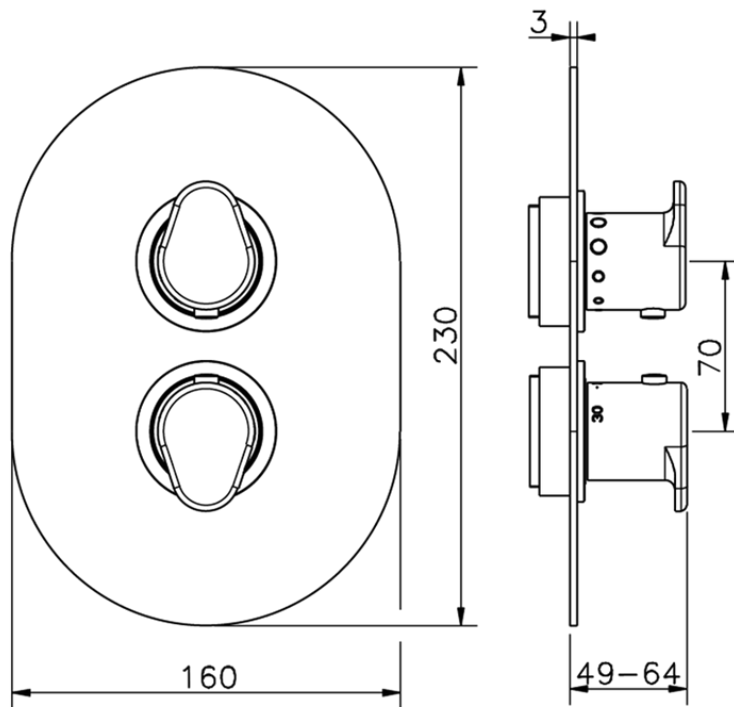

Exposed part for con.thermo.shower valve 1-outlet THERMO_LY007300

LY007300

<https://en.huberitalia.com/exposed-part-for-con-thermo-shower-valve-1-outlet-thermo-ly007300>

Piastra/Plate/Plaque/Platte/Placa

2-3mm: XX 25-40 YY 76-91

10 mm: XX 16-31 YY 65-80

ZB007301

<https://en.huberitalia.com/1-outlet-concealed-thermostatic-shower-valve-concealed-zb007301>

2026-05-25