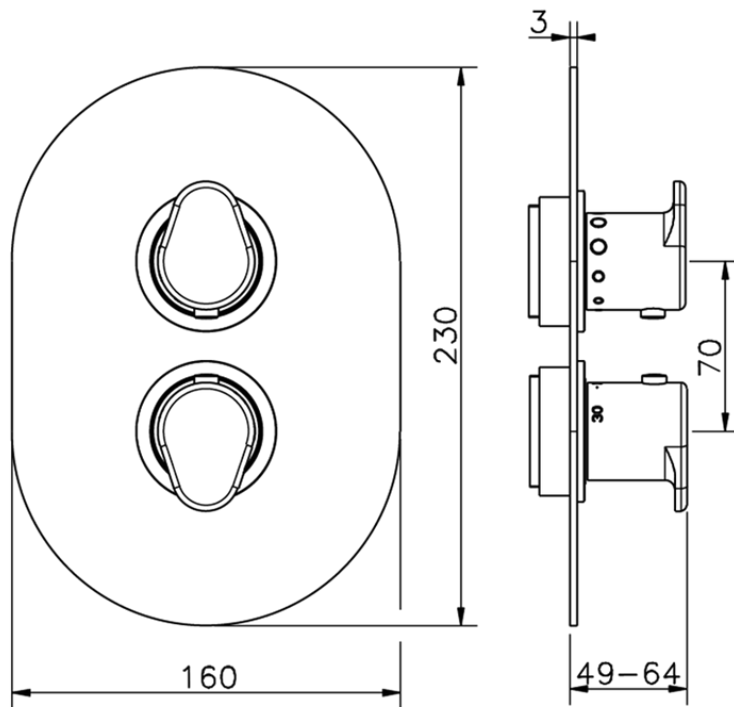

Exposed part for con.thermo.shower valve 1-outlet THERMO_LY007300

LY007300

<https://en.huberitalia.com/exposed-part-for-con-thermo-shower-valve-1-outlet-thermo-ly007300>

Piastra/Plate/Plaque/Platte/Placa

2-3mm: XX 25-40 YY 76-91

10 mm: XX 16-31 YY 65-80

ZB007301

<https://en.huberitalia.com/1-outlet-concealed-thermostatic-shower-valve-concealed-zb007301>

2026-05-02