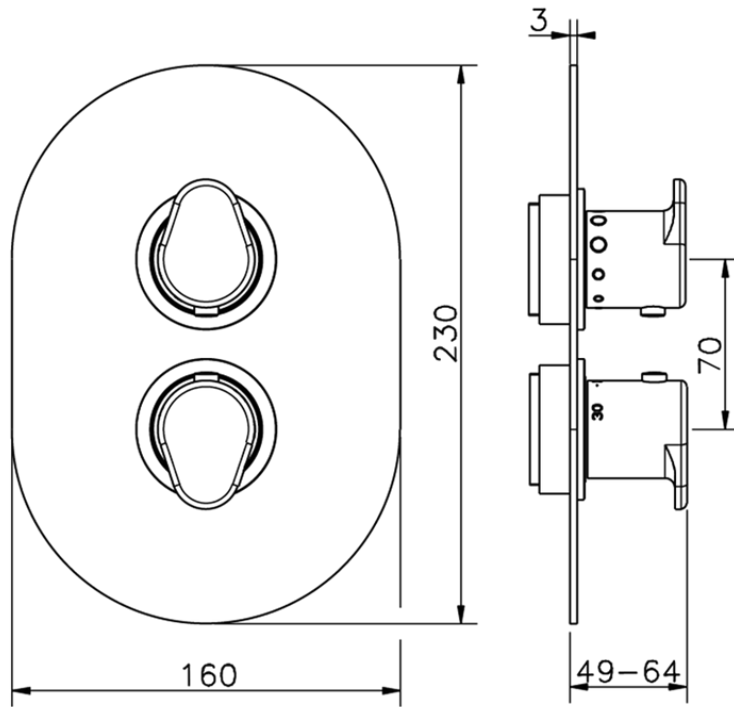

Exposed part for con.thermo.shower valve 1-outlet THERMO_LY007300

LY007300

<https://en.huberitalia.com/exposed-part-for-con-thermo-shower-valve-1-outlet-thermo-ly007300>

Piastra/Plate/Plaque/Platte/Placa

2-3mm: XX 25-40 YY 76-91

10 mm: XX 16-31 YY 65-80

ZB007301

<https://en.huberitalia.com/1-outlet-concealed-thermostatic-shower-valve-concealed-zb007301>

2026-06-10