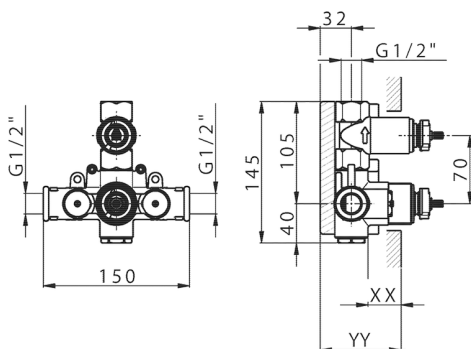

1-outlet Concealed thermostatic shower valve, with stopvalve, without trim kit

AVAILABLE FINISHINGS

 **04** 04 Without finishing

CHARACTERISTICS

| | |
|---------------------------------------|------------------|
| Installation | Concealed |
| Cartridge Spare Parts | 24.04A.PP |
| 8x20 Plus P Thermostatic Valve | |
| Concealed | 1 |

Piastra/Plate/Plaque/Platte/Placa

2-3mm: XX 25-40 YY 76-91

10 mm: XX 16-31 YY 65-80

Thermostatic

The Huber thermostatic is your personal water manager, helping you to handle, control and save water and energy.