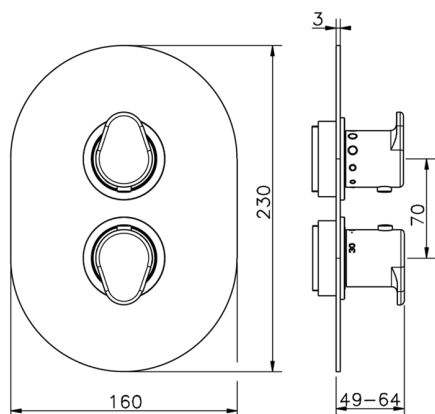

Exposed part for con.thermo.shower valve 1-outlet THERMO_LY007300

MODEL **LY007300**

Exposed part for 1-outlet thermostatic mixer, with stopvalve, without concealed part, for item ZB007301

AVAILABLE FINISHINGS

-  **21** 21 Chrome
-  **2B** 2B Polished Nickel
-  **2F** 2F Brushed Nickel
-  **40** 40 Matt Black
-  **4Q** 4Q Matt White

CHARACTERISTICS

Installation **Concealed**
 Required concealed parts **ZB007301**

1-outlet Concealed thermostatic shower valve, with stopvalve, without trim kit

AVAILABLE FINISHINGS

 **04** 04 Without finishing

CHARACTERISTICS

| | |
|---------------------------------------|------------------|
| Installation | Concealed |
| Cartridge Spare Parts | 24.04A.PP |
| 8x20 Plus P Thermostatic Valve | |
| Concealed | 1 |

Piastra/Plate/Plaque/Platte/Placa

2-3mm: XX 25-40 YY 76-91

10 mm: XX 16-31 YY 65-80

Thermostatic

The Huber thermostatic is your personal water manager, helping you to handle, control and save water and energy.