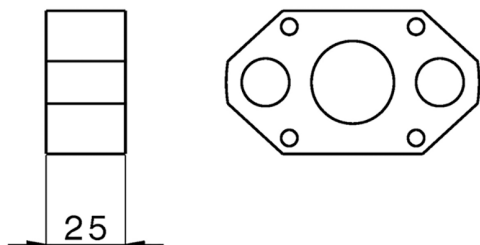

+25mm Extension kit COMPONENTS_ZB008590

MODEL **ZB008590**

25mm Extension kit, for One-Box 1 outlet
Single-Lever Valves

AVAILABLE FINISHINGS

 **04** 04 Without finishing

CHARACTERISTICS

2026-05-15