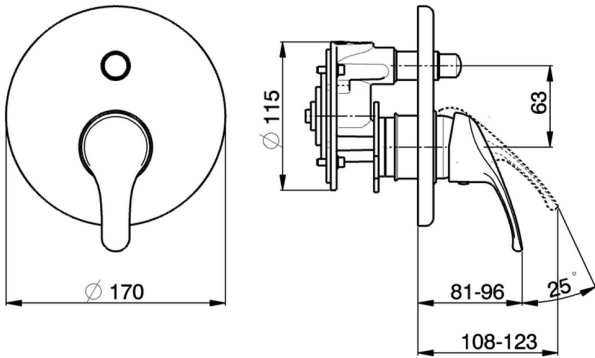

Concealed single lever bath-shower valve BACCARAT_BC000211

MODEL **BC000211**

Concealed single lever bath-shower valve, with concealed part, 2-outlet automatic diverter

AVAILABLE FINISHINGS

CHARACTERISTICS

Cartridge Spare Parts **ZZ95274000**

40 mm Cartridge

Installation **Concealed**

2026-04-06