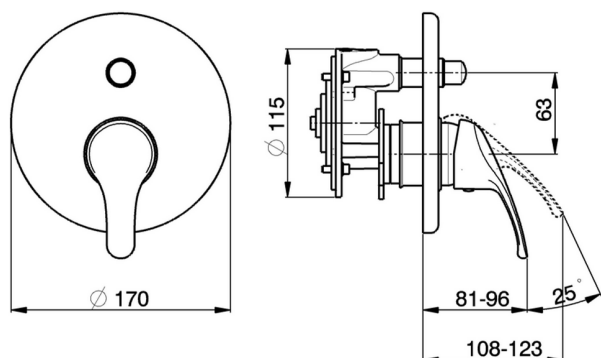

Concealed single lever bath-shower valve BACCARAT_BC000211

MODEL **BC000211**

Concealed single lever bath-shower valve, with concealed part, 2-outlet automatic diverter

AVAILABLE FINISHINGS

CHARACTERISTICS

Cartridge Spare Parts **ZZ95274000**

40 mm Cartridge

Installation **Concealed**

2026-06-26