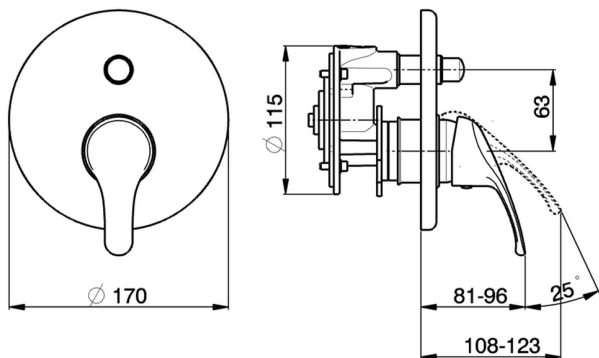

Concealed single lever bath-shower valve BACCARAT_BC000211

MODEL **BC000211**

Concealed single lever bath-shower valve, with concealed part, 2-outlet automatic diverter

AVAILABLE FINISHINGS

CHARACTERISTICS

Cartridge Spare Parts **ZZ95274000**

40 mm Cartridge

Installation **Concealed**

2026-06-06