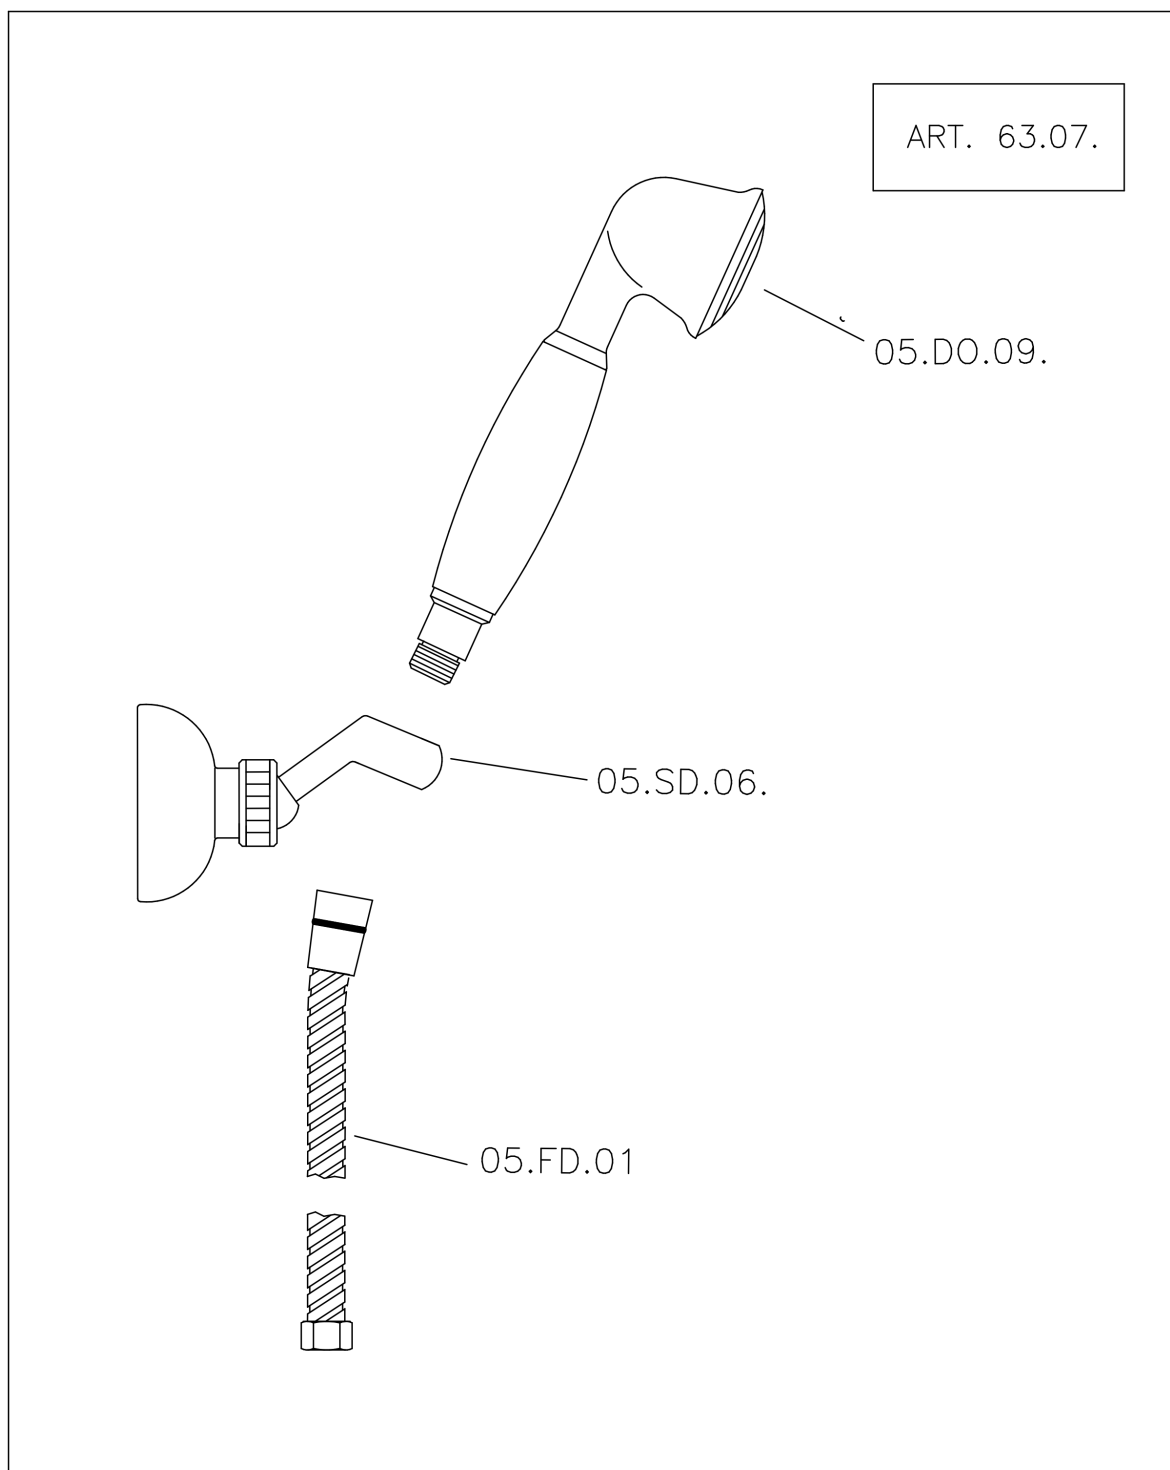

Thermostatic shower mixer, with shower set CROISSETTE_CSD01010

Huber S.p.A.
MISCELATORI TERMOSTATICI
Huber S.p.A.
Via Brughiere, 50
I-28017 San Maurizio NO

CROISSETTE – ART. 63.07.

COMPLETO DOCCIA DUPLEX
FLEXIBLE SHOWER KIT
ENSEMBLE DE DOUCHE
–

04.08.15

CSD01010

<https://en.huberitalia.com/thermostatic-shower-mixer-with-shower-set-croisette-csd01010>

2024-12-18