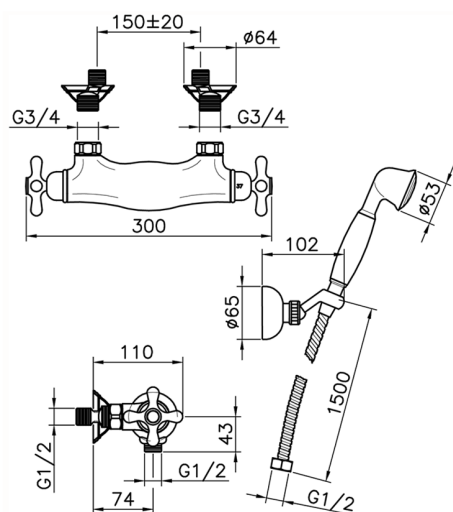

## Thermostatic shower mixer, with shower set CROISSETTE\_CSD01010

MODEL **CSD01010**

Thermostatic shower mixer, with shower set, wall mounted adjustable handshower bracket, 53 mm Brass classic one spray handshower, Brass 150 cm. flexible hose

### CHARACTERISTICS

Cartridge Spare Parts **24.04A.PP**  
**8x20 Plus P Thermostatic Valve**