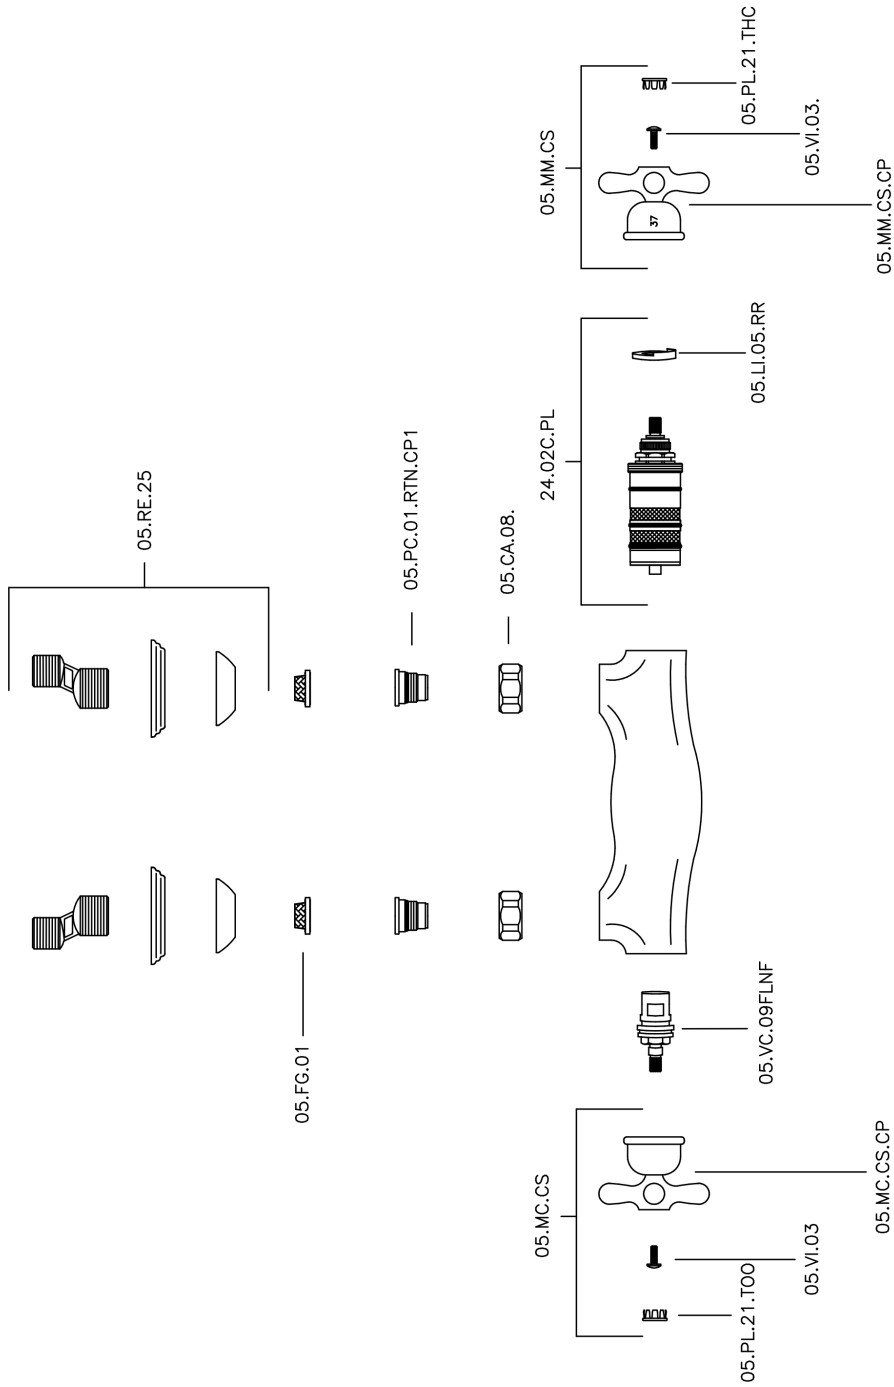

## Thermostatic shower mixer, with shower set CROISSETTE\_CSD01010

MODEL **CSD01010**

Thermostatic shower mixer, with shower set, wall mounted adjustable handshower bracket, 53 mm Brass classic one spray handshower, Brass 150 cm. flexible hose

### CHARACTERISTICS

Cartridge Spare Parts **24.04A.PP**  
**8x20 Plus P Thermostatic Valve**

## Thermostatic shower mixer, with shower set CROISSETTE\_CSD01010

CSD01010

<https://en.huberitalia.com/thermostatic-shower-mixer-with-shower-set-croisette-csd01010>