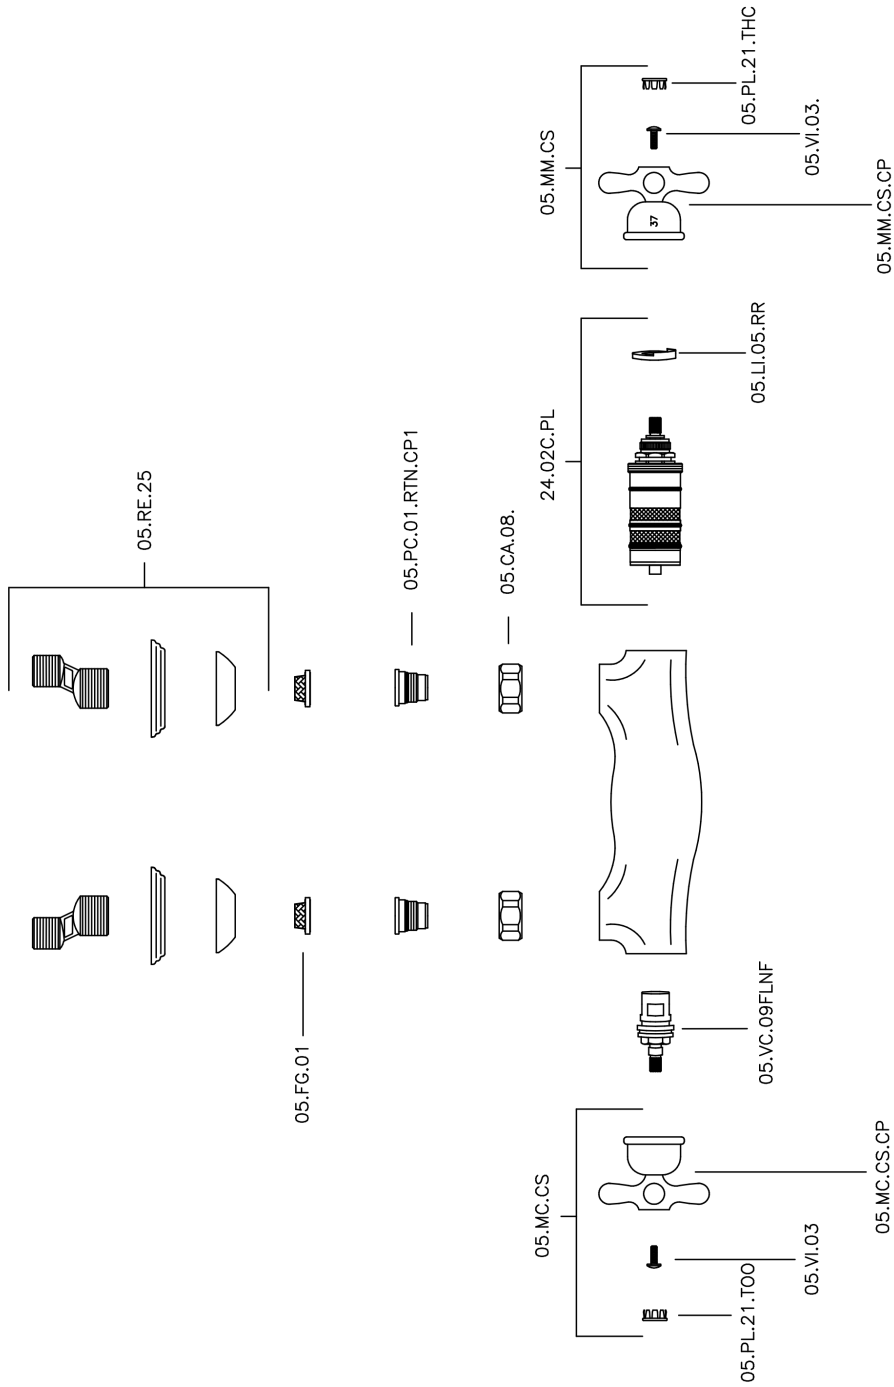

Thermostatic shower mixer, with shower set CROISSETTE_CSD01010

CSD01010

<https://en.huberitalia.com/thermostatic-shower-mixer-with-shower-set-croisette-csd01010>

Thermostatic shower mixer, with shower set CROISSETTE_CSD01010

Huber S.p.A.
 MISCELATORI TERMOSTATICI
 Huber S.p.A.
 Via Brughiere, 50
 I-28017 San Maurizio NO

CROISSETTE – ART. 63.07.

COMPLETO DOCCIA DUPLEX
 FLEXIBLE SHOWER KIT
 ENSEMBLE DE DOUCHE
 -

04.08.15

CSD01010

<https://en.huberitalia.com/thermostatic-shower-mixer-with-shower-set-croisette-csd01010>

2024-12-19