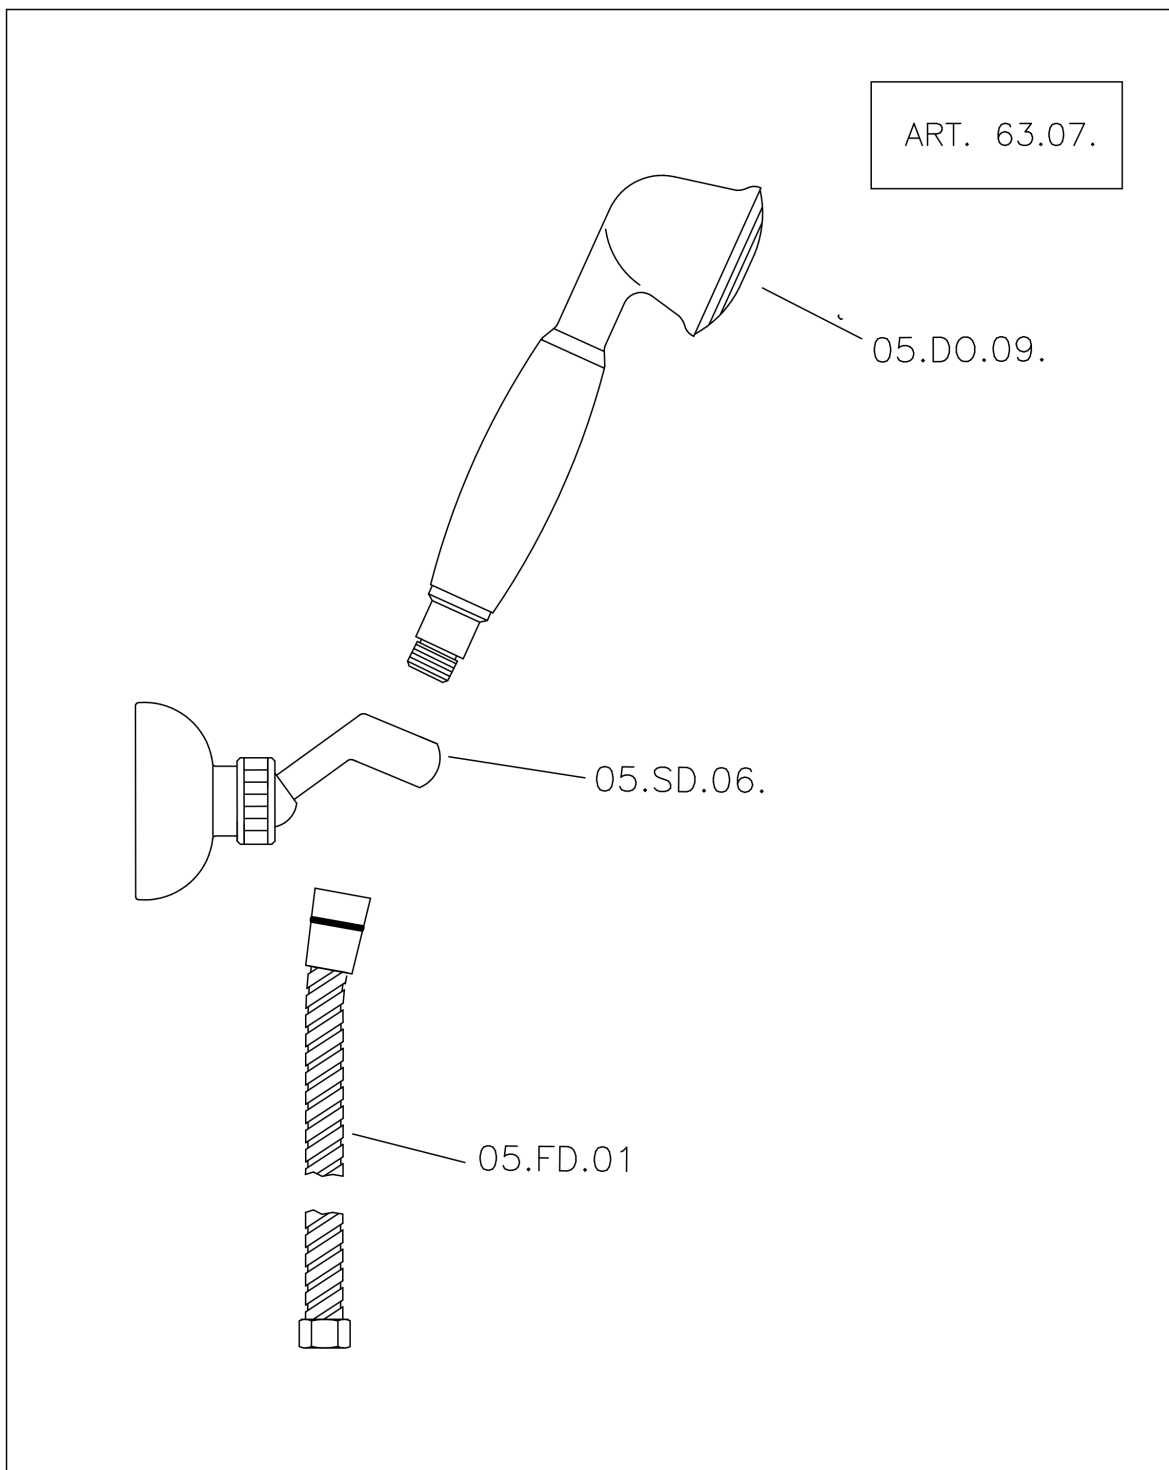

Thermostatic shower mixer, with shower set CROISSETTE_CSD01010

CSD01010

<https://en.huberitalia.com/thermostatic-shower-mixer-with-shower-set-croisette-csd01010>

Thermostatic shower mixer, with shower set CROISSETTE_CSD01010

Huber S.p.A.
 MISCELATORI TERMOSTATICI
 Huber S.p.A.
 Via Brughiere, 50
 I-28017 San Maurizio NO

CROISSETTE – ART. 63.07.

COMPLETO DOCCIA DUPLEX
 FLEXIBLE SHOWER KIT
 ENSEMBLE DE DOUCHE
 -

04.08.15

CSD01010

<https://en.huberitalia.com/thermostatic-shower-mixer-with-shower-set-croisette-csd01010>

2024-12-19