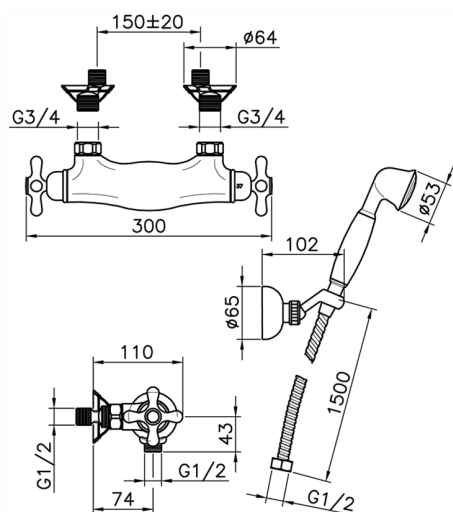

Thermostatic shower mixer, with shower set CROISSETTE_CSD01010

MODEL **CSD01010**

Thermostatic shower mixer, with shower set, wall mounted adjustable handshower bracket, 53 mm Brass classic one spray handshower, Brass 150 cm. flexible hose

AVAILABLE FINISHINGS

-  **21** 21 Chrome
-  **27** 27 Old Bronze
-  **2G** 2G Antique Gold
-  **2W** 2W Brushed Gold

CHARACTERISTICS

Cartridge Spare Parts **24.04A.PP**
8x20 Plus P Thermostatic Valve

Thermostatic

CROISSETTE – ART. 63.07.

COMPLETO DOCCIA DUPLEX
 FLEXIBLE SHOWER KIT
 ENSEMBLE DE DOUCHE
 -

04.08.15

CSD01010

<https://en.huberitalia.com/thermostatic-shower-mixer-with-shower-set-croisette-csd01010>

2024-12-19