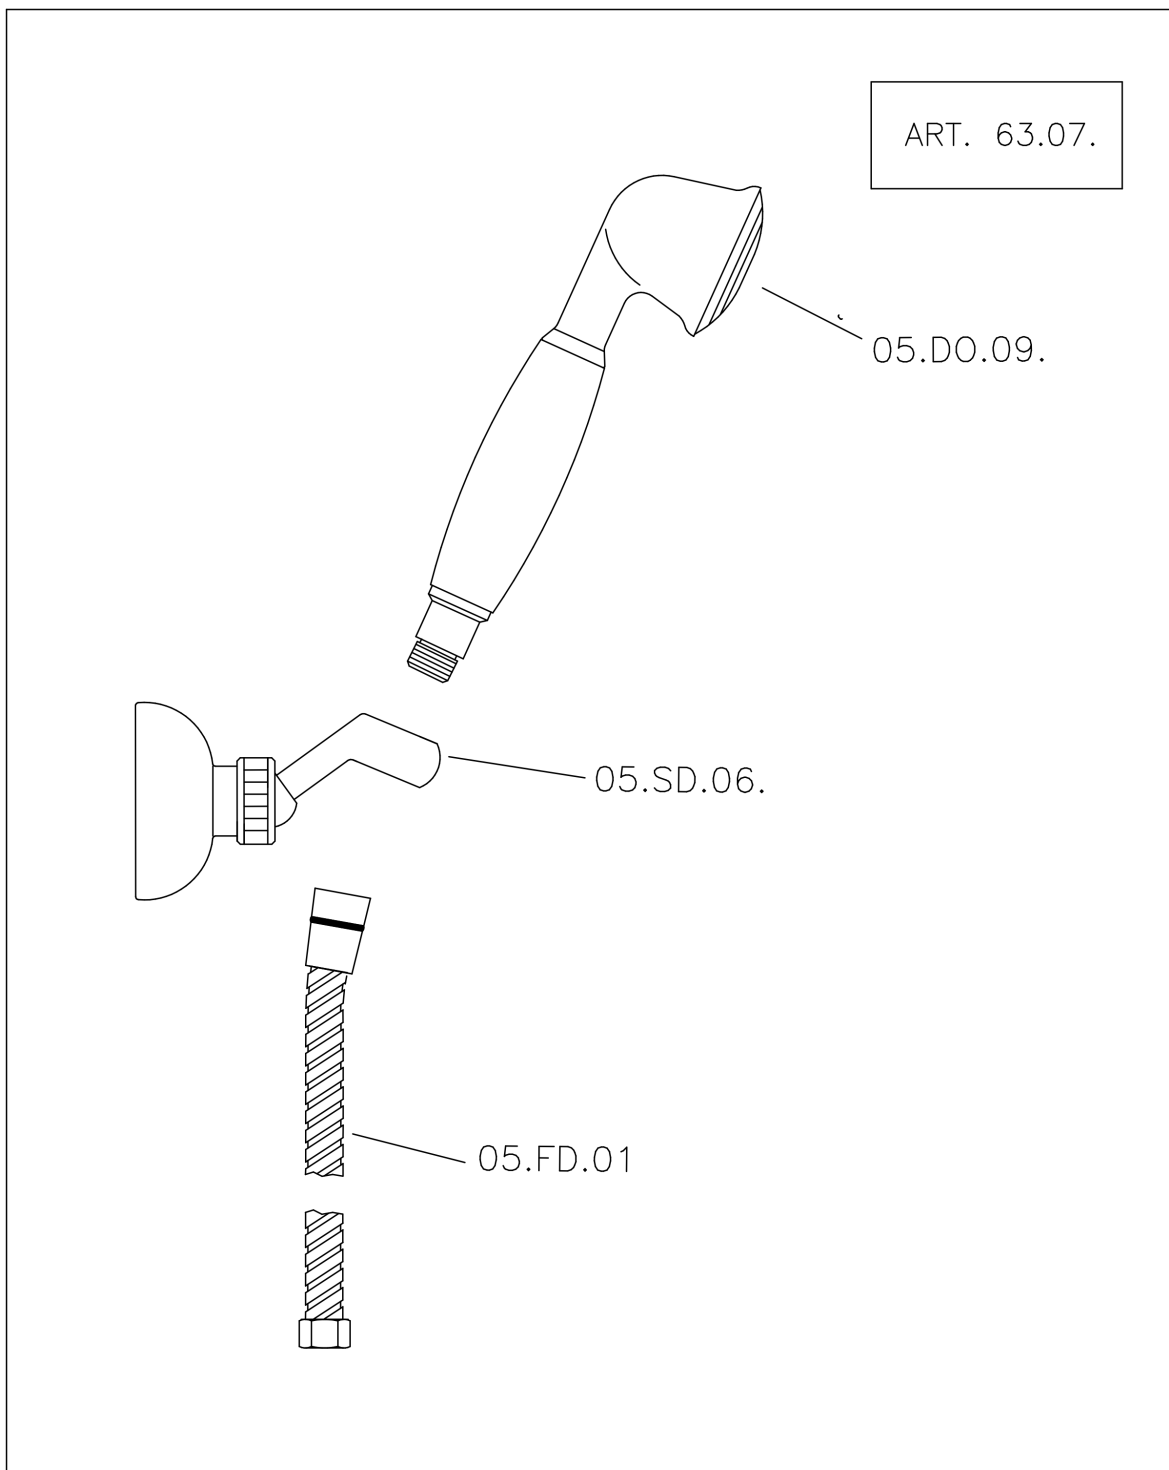

Thermostatic shower mixer, with shower set CROISSETTE_CSD01010

Huber S.p.A.
MISCELATORI TERMOSTATICI
Huber S.p.A.
Via Brughiere, 50
I-28017 San Maurizio NO

CROISSETTE – ART. 63.07.

COMPLETO DOCCIA DUPLEX
FLEXIBLE SHOWER KIT
ENSEMBLE DE DOUCHE
-

04.08.15

CSD01010

<https://en.huberitalia.com/thermostatic-shower-mixer-with-shower-set-croisette-csd01010>

2024-12-19