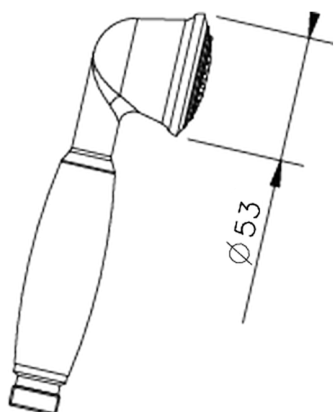

Croisette handshower SHOWER_05.DO.09H.

MODEL **05.DO.09H.**

Croisette handshower, 53 mm one spray in Brass

AVAILABLE FINISHINGS

-  **AG** AG Antique Gold
-  **BA** BA Old Bronze
-  **CR** CR Chrome
-  **2W** 2W Brushed Gold