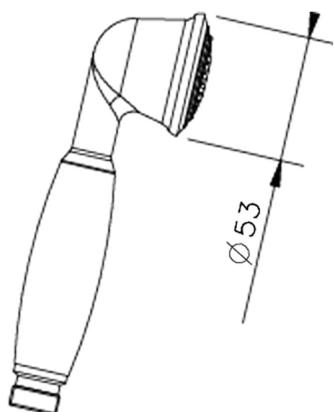

Croisette handshower SHOWER_05.DO.09H.

MODEL **05.DO.09H.**

Croisette handshower, 53 mm one spray in Brass

AVAILABLE FINISHINGS

-  **AG** AG Antique Gold
-  **BA** BA Old Bronze
-  **CR** CR Chrome
-  **2W** 2W Brushed Gold