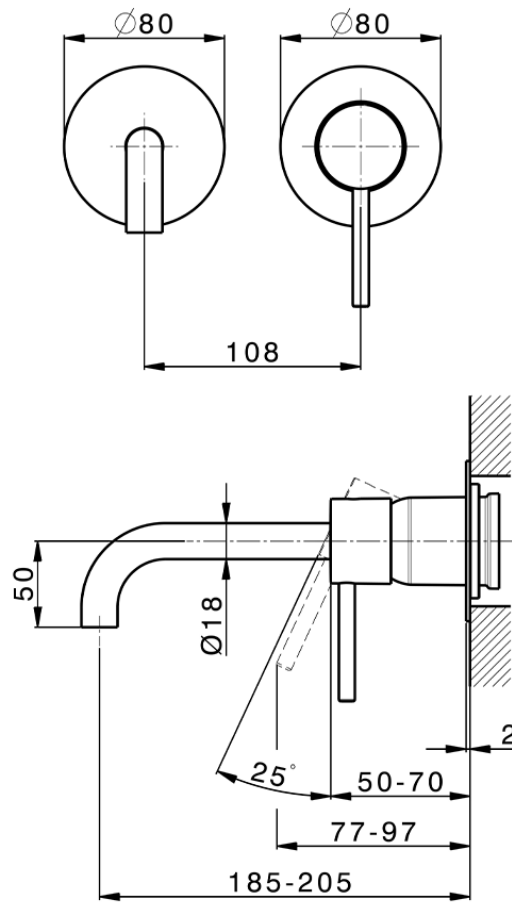

Exposed part for single lever washbasin valve M32\_MT005510

MT005510

<https://en.huberitalia.com/exposed-part-for-single-lever-washbasin-valve-m32-mt005510>

Piastra/Plate/Plaque/Platte/Placa

2-3mm: XX 56-76

10mm: XX 48-68