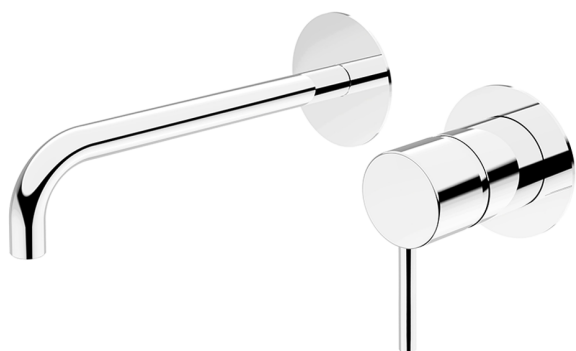

Exposed part for single lever washbasin valve M32_MT005510

MODEL **MT005510**

Exposed part for single lever washbasin valve, without concealed part, spout L.200 mm, for item Easy-Box ZB002450 and art. ZB025510

AVAILABLE FINISHINGS

-  **21** 21 Chrome
-  **26** 26 Old Copper
-  **2F** 2F Brushed Nickel
-  **2W** 2W Brushed Gold
-  **40** 40 Matt Black
-  **4Q** 4Q Matt White

CHARACTERISTICS

Installation **Concealed**
 Required concealed parts **ZB002450**

Concealed single lever washbasin mixer Easy-Box CONCEALED_ZB002450

MODEL **ZB002450**

Concealed single lever washbasin mixer
Easy-Box, with protection guard box, without trim kit

AVAILABLE FINISHINGS

CHARACTERISTICS

Concealed **1**
Cartridge Spare Parts **ZZ95409000**
35 mm Cartridge

Piastra/Plate/Plaque/Platte/Placa

2-3mm: XX 56-76

10mm: XX 48-68

EcoStop

EcoStop feature limits water flow to approximately 50% of maximum output with one point of resistance on setting. Push slightly past the middle stop only when full water output is required. This will save water up to 50%.