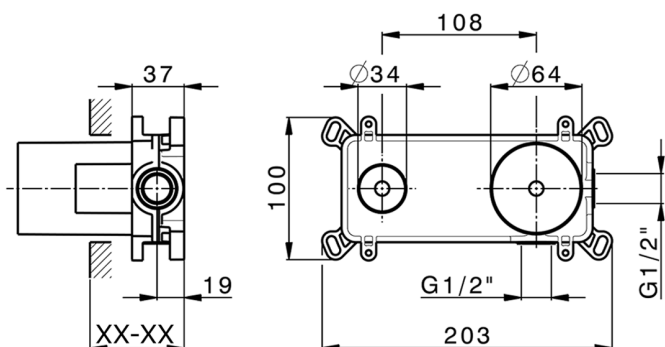

Exposed part for single lever washbasin valve M32_MT005510

MODEL **MT005510**

Exposed part for single lever washbasin valve, without concealed part, spout L.200 mm, for item Easy-Box ZB002450 and art. ZB025510

Concealed single lever washbasin mixer Easy-Box CONCEALED_ZB002450

MODEL **ZB002450**

Concealed single lever washbasin mixer
Easy-Box, with protection guard box, without trim kit

AVAILABLE FINISHINGS

CHARACTERISTICS

Concealed **1**
Cartridge Spare Parts **ZZ95409000**
35 mm Cartridge

Piastra/Plate/Plaque/Platte/Placa

2-3mm: XX 56-76

10mm: XX 48-68

EcoStop

EcoStop feature limits water flow to approximately 50% of maximum output with one point of resistance on setting. Push slightly past the middle stop only when full water output is required. This will save water up to 50%.