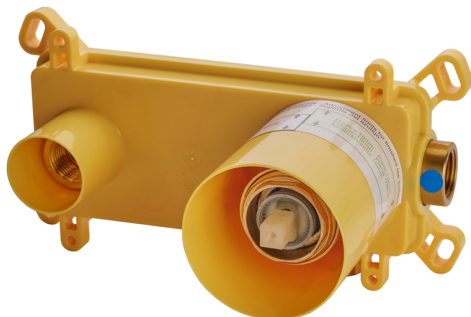

Exposed part for single lever washbasin valve M32_MT005510

MODEL **MT005510**

Exposed part for single lever washbasin valve, without concealed part, spout L.200 mm, for item Easy-Box ZB002450 and art. ZB025510

AVAILABLE FINISHINGS

-  **21** 21 Chrome
-  **26** 26 Old Copper
-  **2F** 2F Brushed Nickel
-  **2W** 2W Brushed Gold
-  **40** 40 Matt Black
-  **4Q** 4Q Matt White

CHARACTERISTICS

Installation **Concealed**
 Required concealed parts **ZB002450**

Concealed single lever washbasin mixer Easy-Box CONCEALED_ZB002450

MODEL **ZB002450**

Concealed single lever washbasin mixer
Easy-Box, with protection guard box, without trim kit

AVAILABLE FINISHINGS

CHARACTERISTICS

Concealed **1**
Cartridge Spare Parts **ZZ95409000**
35 mm Cartridge

Piastra/Plate/Plaque/Platte/Placa

2-3mm: XX 56-76

10mm: XX 48-68

EcoStop

EcoStop feature limits water flow to approximately 50% of maximum output with one point of resistance on setting. Push slightly past the middle stop only when full water output is required. This will save water up to 50%.