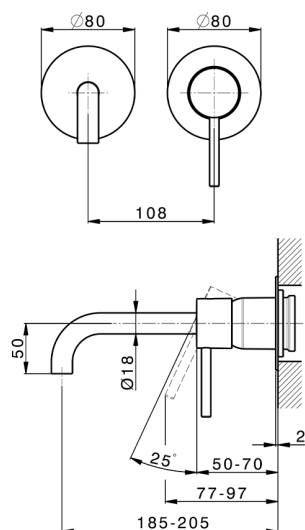

Exposed part for single lever washbasin valve M32_MT005510

MODEL **MT005510**

Exposed part for single lever washbasin valve, without concealed part, spout L.200 mm, for item Easy-Box ZB002450 and art. ZB025510

Concealed single lever washbasin mixer Easy-Box CONCEALED_ZB002450

MODEL **ZB002450**

Concealed single lever washbasin mixer
Easy-Box, with protection guard box, without trim kit

AVAILABLE FINISHINGS

CHARACTERISTICS

Concealed **1**
Cartridge Spare Parts **ZZ95409000**
35 mm Cartridge

Piastra/Plate/Plaque/Platte/Placa

2-3mm: XX 56-76

10mm: XX 48-68

EcoStop

EcoStop feature limits water flow to approximately 50% of maximum output with one point of resistance on setting. Push slightly past the middle stop only when full water output is required. This will save water up to 50%.