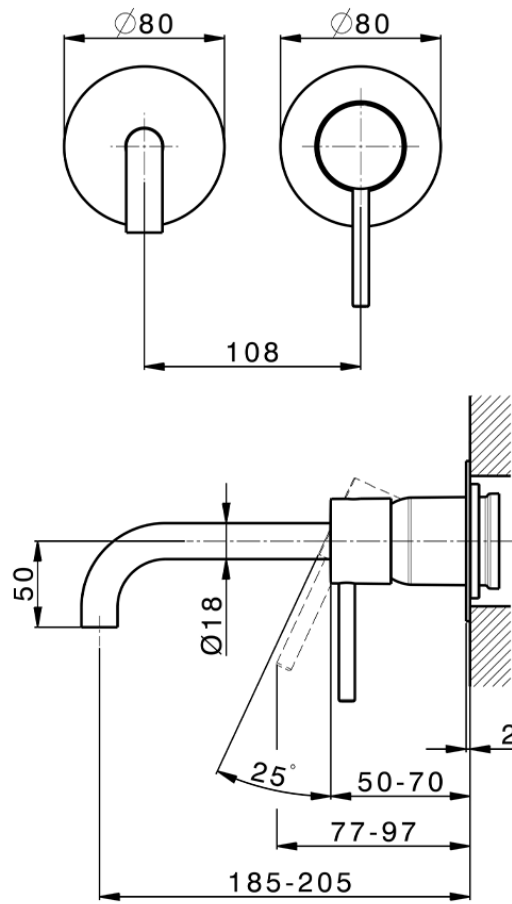

Exposed part for single lever washbasin valve M32_MT005510

MT005510

<https://en.huberitalia.com/exposed-part-for-single-lever-washbasin-valve-m32-mt005510>

Piastra/Plate/Plaque/Platte/Placa

2-3mm: XX 56-76

10mm: XX 48-68