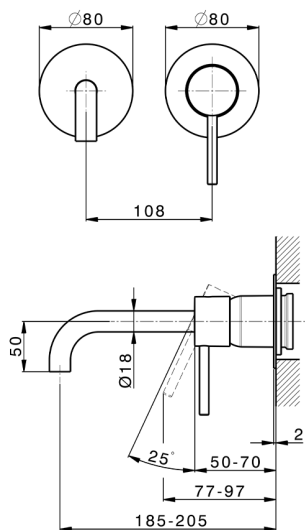

Exposed part for single lever washbasin valve M32_MT005510

MODEL **MT005510**

Exposed part for single lever washbasin valve, without concealed part, spout L.200 mm, for item Easy-Box ZB002450 and art. ZB025510

Concealed single lever washbasin mixer Easy-Box CONCEALED_ZB002450

MODEL **ZB002450**

Concealed single lever washbasin mixer
Easy-Box, with protection guard box, without trim kit

AVAILABLE FINISHINGS

CHARACTERISTICS

Concealed **1**
Cartridge Spare Parts **ZZ95409000**
35 mm Cartridge

Piastra/Plate/Plaque/Platte/Placa

2-3mm: XX 56-76

10mm: XX 48-68

EcoStop

EcoStop feature limits water flow to approximately 50% of maximum output with one point of resistance on setting. Push slightly past the middle stop only when full water output is required. This will save water up to 50%.