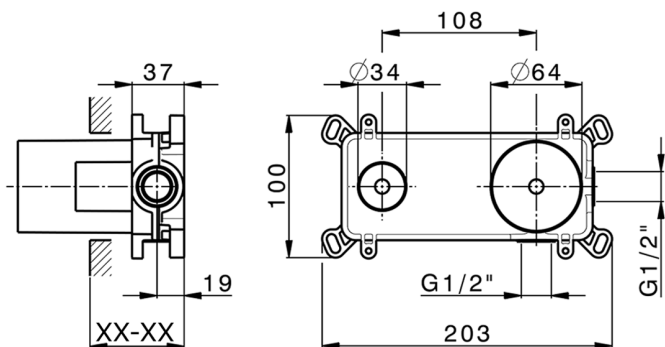

Exposed part for single lever washbasin valve M32_MT005510

MODEL **MT005510**

Exposed part for single lever washbasin valve, without concealed part, spout L.200 mm, for item Easy-Box ZB002450 and art. ZB025510

Concealed single lever washbasin mixer Easy-Box CONCEALED_ZB002450

MODEL **ZB002450**

Concealed single lever washbasin mixer
Easy-Box, with protection guard box, without trim kit

AVAILABLE FINISHINGS

CHARACTERISTICS

Concealed **1**
Cartridge Spare Parts **ZZ95409000**
35 mm Cartridge

Piastra/Plate/Plaque/Platte/Placa

2-3mm: XX 56-76

10mm: XX 48-68

EcoStop

EcoStop feature limits water flow to approximately 50% of maximum output with one point of resistance on setting. Push slightly past the middle stop only when full water output is required. This will save water up to 50%.