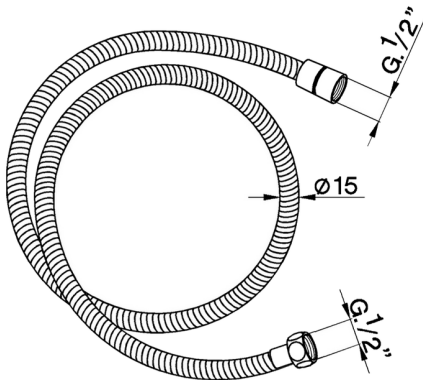

Flexible hose SHOWER_05.FD.01.

MODEL **05.FD.01.**

Flexible hose, 150 cm Brass Flexible Hose

AVAILABLE FINISHINGS

CR CR Chrome

CHARACTERISTICS

2026-06-26