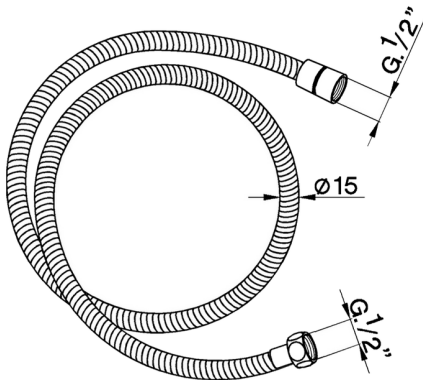

## Flexible hose SHOWER\_05.FD.01.

MODEL **05.FD.01.**

Flexible hose, 150 cm Brass Flexible Hose

AVAILABLE FINISHINGS

**CR** CR Chrome

CHARACTERISTICS

2026-06-26