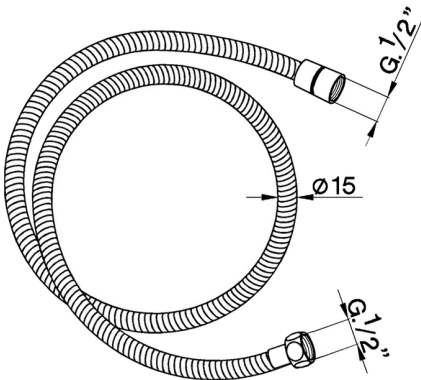

Flexible hose SHOWER_05.FD.01.

MODEL **05.FD.01.**

Flexible hose, 150 cm Brass Flexible Hose

AVAILABLE FINISHINGS

CR CR Chrome

CHARACTERISTICS

2026-04-06