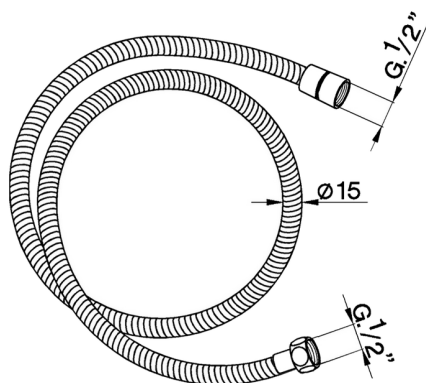

## Flexible hose SHOWER\_05.FD.01.

MODEL **05.FD.01.**

Flexible hose, 150 cm Brass Flexible Hose

AVAILABLE FINISHINGS

CHARACTERISTICS

2026-05-01