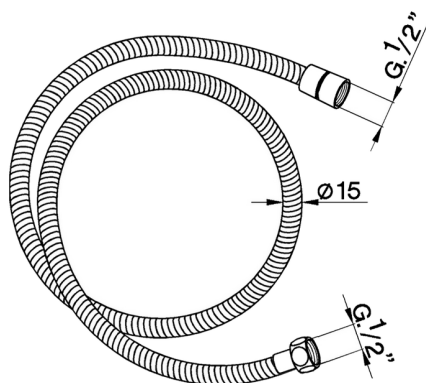

Flexible hose SHOWER_05.FD.01.

MODEL **05.FD.01.**

Flexible hose, 150 cm Brass Flexible Hose

AVAILABLE FINISHINGS

CHARACTERISTICS

2026-05-31