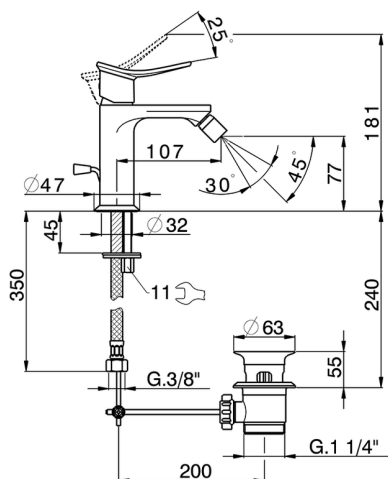

Single lever bidet mixer HARLOCK_HC000554

MODEL **HC000554**

Single lever bidet mixer, with 1" 1/4 automatic pop-up waste, G.3/8" stainless steel flexible hoses

AVAILABLE FINISHINGS

-  **21** 21 Chrome
-  **2P** 2P Rose Gold
-  **2Q** 2Q Black Titanium
-  **40** 40 Matt Black
-  **4Q** 4Q Matt White
-  **6T** 6T Chrome/Matt Black

CHARACTERISTICS

Cartridge Spare Parts **ZZ96550000**

25 mm Cartridge

Single lever bidet mixer HARLOCK_HC000554

HC000554

<https://en.huberitalia.com/single-lever-bidet-mixer-harlock-hc000554>

2024-11-23