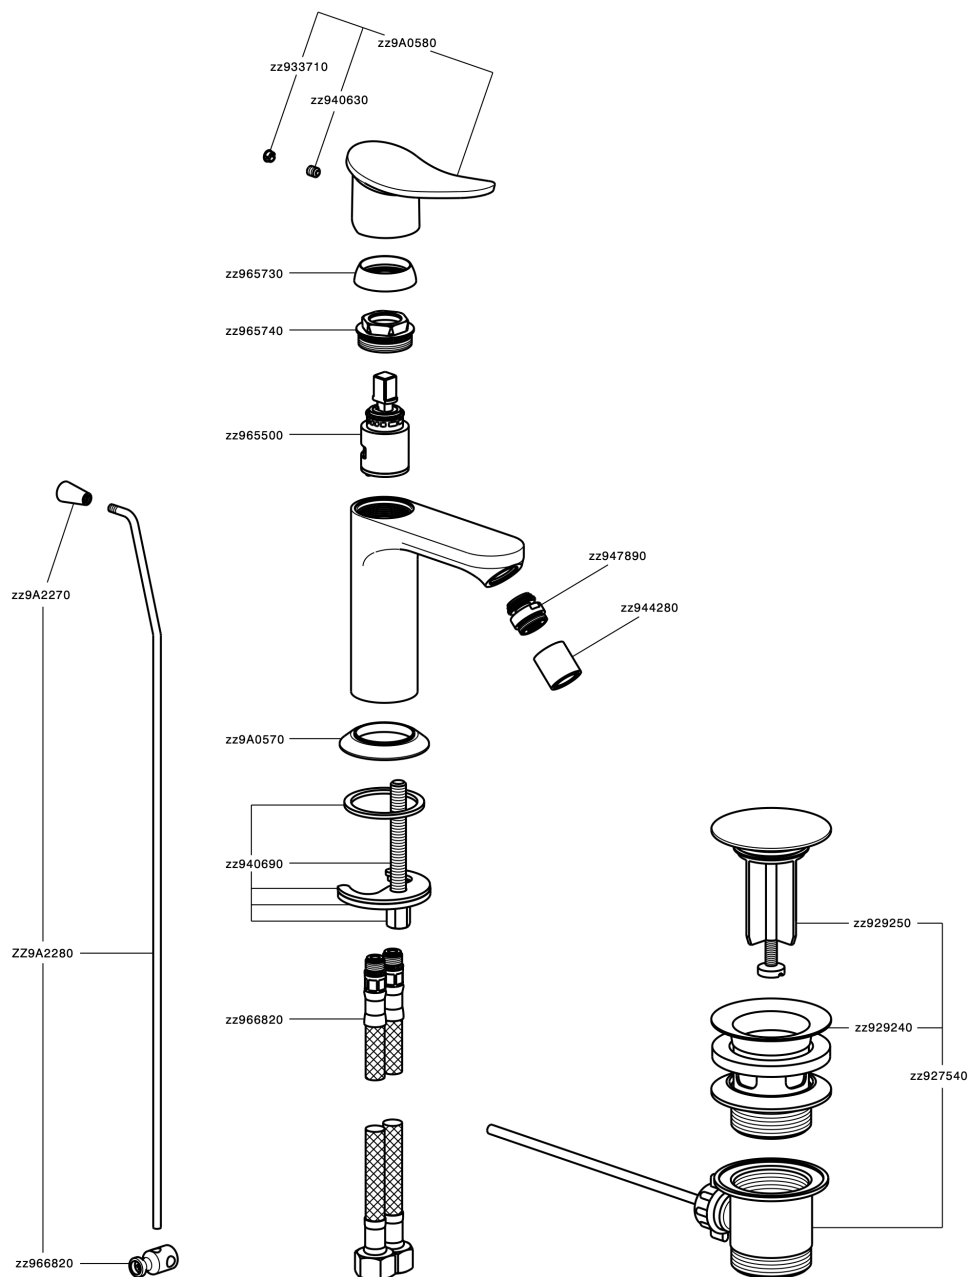

Single lever bidet mixer HARLOCK_HC000554

MODEL **HC000554**

Single lever bidet mixer, with 1" 1/4 automatic pop-up waste, G.3/8" stainless steel flexible hoses

AVAILABLE FINISHINGS

-  **21** 21 Chrome
-  **2P** 2P Rose Gold
-  **2Q** 2Q Black Titanium
-  **40** 40 Matt Black
-  **4Q** 4Q Matt White
-  **6T** 6T Chrome/Matt Black

CHARACTERISTICS

Cartridge Spare Parts **ZZ96550000**

25 mm Cartridge

Single lever bidet mixer HARLOCK_HC000554

HC000554

<https://en.huberitalia.com/single-lever-bidet-mixer-harlock-hc000554>

2024-11-23