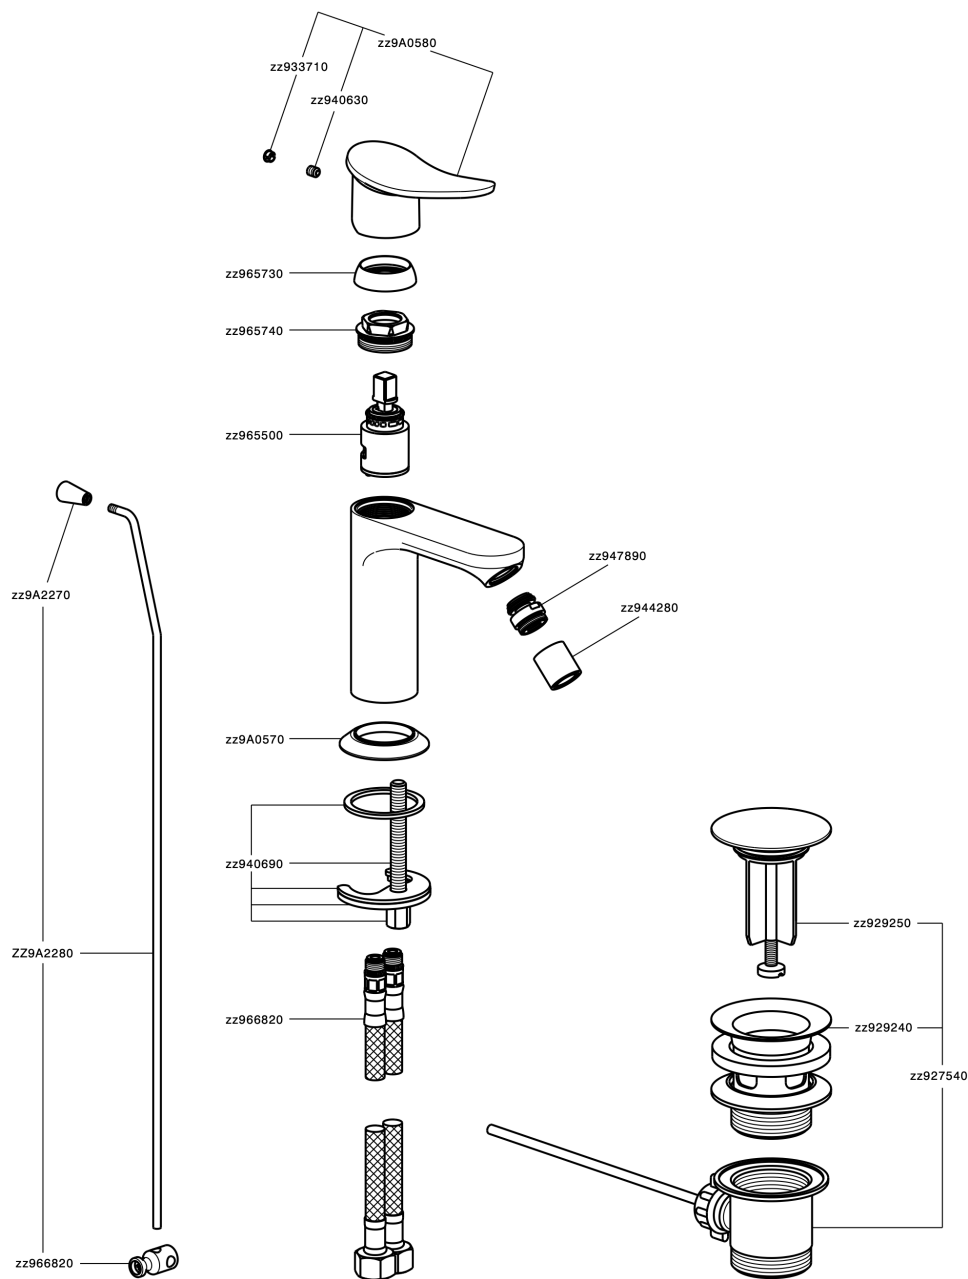

Single lever bidet mixer HARLOCK_HC000554

MODEL **HC000554**

Single lever bidet mixer, with 1" 1/4 automatic pop-up waste, G.3/8" stainless steel flexible hoses

AVAILABLE FINISHINGS

-  **21** 21 Chrome
-  **2P** 2P Rose Gold
-  **2Q** 2Q Black Titanium
-  **40** 40 Matt Black
-  **4Q** 4Q Matt White
-  **6T** 6T Chrome/Matt Black

CHARACTERISTICS

Cartridge Spare Parts **ZZ96550000**

25 mm Cartridge

Single lever bidet mixer HARLOCK_HC000554

HC000554

<https://en.huberitalia.com/single-lever-bidet-mixer-harlock-hc000554>

2024-11-21