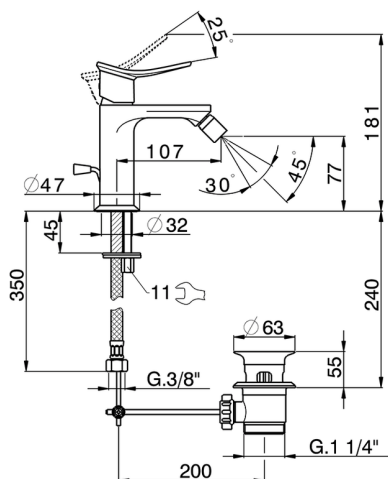

Single lever bidet mixer HARLOCK_HC000554

MODEL **HC000554**

Single lever bidet mixer, with 1" 1/4 automatic pop-up waste, G.3/8" stainless steel flexible hoses

AVAILABLE FINISHINGS

-  **21** 21 Chrome
-  **2P** 2P Rose Gold
-  **2Q** 2Q Black Titanium
-  **40** 40 Matt Black
-  **4Q** 4Q Matt White
-  **6T** 6T Chrome/Matt Black

CHARACTERISTICS

Cartridge Spare Parts **ZZ96550000**

25 mm Cartridge

Single lever bidet mixer HARLOCK_HC000554

HC000554

<https://en.huberitalia.com/single-lever-bidet-mixer-harlock-hc000554>

2024-11-21