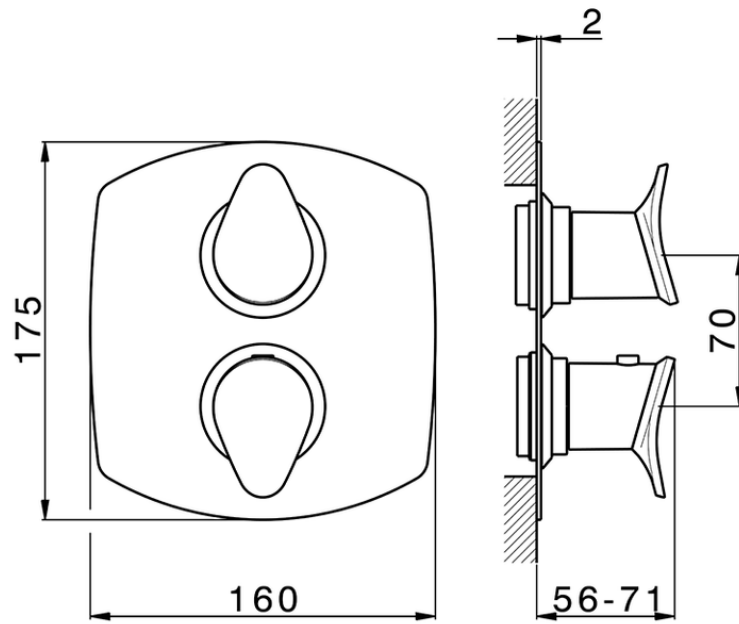

Exposed part for con.thermo.shower valve, 3-outlet HARLOCK_HC018200

HC018200

<https://en.huberitalia.com/exposed-part-for-con-thermo-shower-valve-3-outlet-harlock-hc018200>

Piastra/Plate/Plaque/Platte/Placa

2-3mm: XX 25-40 YY 76-91

10 mm: XX 16-31 YY 65-80

ZB018200

<https://en.huberitalia.com/3-outlet-concealed-thermostatic-shower-valve-concealed-zb018200>

2026-06-14