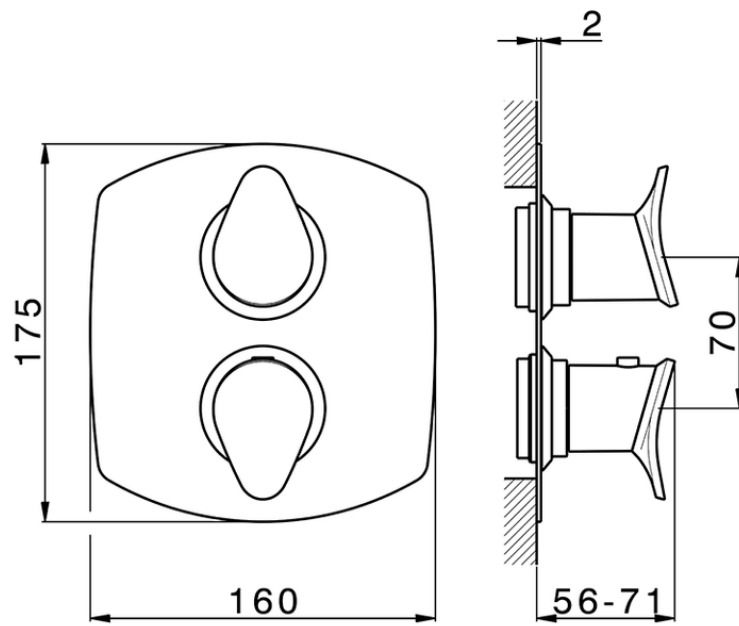

Exposed part for con.thermo.shower valve, 3-outlet HARLOCK_HC018200

HC018200

<https://en.huberitalia.com/exposed-part-for-con-thermo-shower-valve-3-outlet-harlock-hc018200>

Piastra/Plate/Plaque/Platte/Placa

2-3mm: XX 25-40 YY 76-91

10 mm: XX 16-31 YY 65-80

ZB018200

<https://en.huberitalia.com/3-outlet-concealed-thermostatic-shower-valve-concealed-zb018200>

2026-06-08