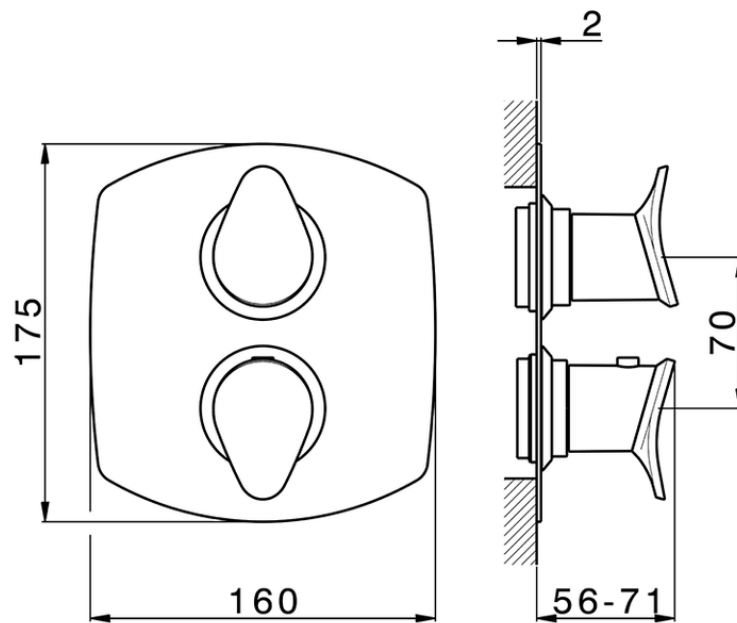

## Exposed part for con.thermo.shower valve, 3-outlet HARLOCK\_HC018200

HC018200

<https://en.huberitalia.com/exposed-part-for-con-thermo-shower-valve-3-outlet-harlock-hc018200>

Piastra/Plate/Plaque/Platte/Placa

2-3mm: XX 25-40 YY 76-91

10 mm: XX 16-31 YY 65-80

ZB018200

<https://en.huberitalia.com/3-outlet-concealed-thermostatic-shower-valve-concealed-zb018200>

2026-04-08