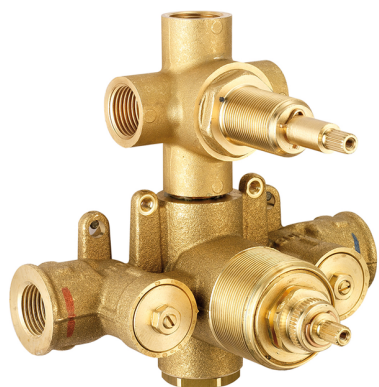

## Exposed part for con.thermo.shower valve, 3-outlet HARLOCK\_HC018200

MODEL **HC018200**

Exposed part for 3-outlet thermostatic mixer, with 3 outlet diverter, without concealed part, for item ZB018200

### CHARACTERISTICS

Installation **Concealed**  
 Required concealed parts **ZB018200**

### Thermostatic

The Huber thermostatic is your personal water manager, helping you to handle, control and save water and energy.

## 3-outlet Concealed thermostatic shower valve CONCEALED\_ZB018200

MODEL **ZB018200**

3-Outlet Concealed thermostatic mixer, with 3-outlet diverter, without trim kit

AVAILABLE FINISHINGS

**04** 04 Without finishing