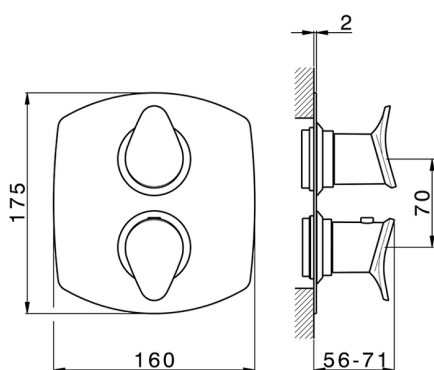

## Exposed part for con.thermo.shower valve, 3-outlet HARLOCK\_HC018200

MODEL **HC018200**

Exposed part for 3-outlet thermostatic mixer, with 3 outlet diverter, without concealed part, for item ZB018200

CHARACTERISTICS

Installation **Concealed**

Cartridge Spare Parts **24.04A.PP**

**8x20 Plus P Thermostatic Valve**

Concealed **1**

Piastra/Plate/Plaque/Platte/Placa

2-3mm: XX 25-40 YY 76-91

10 mm: XX 16-31 YY 65-80