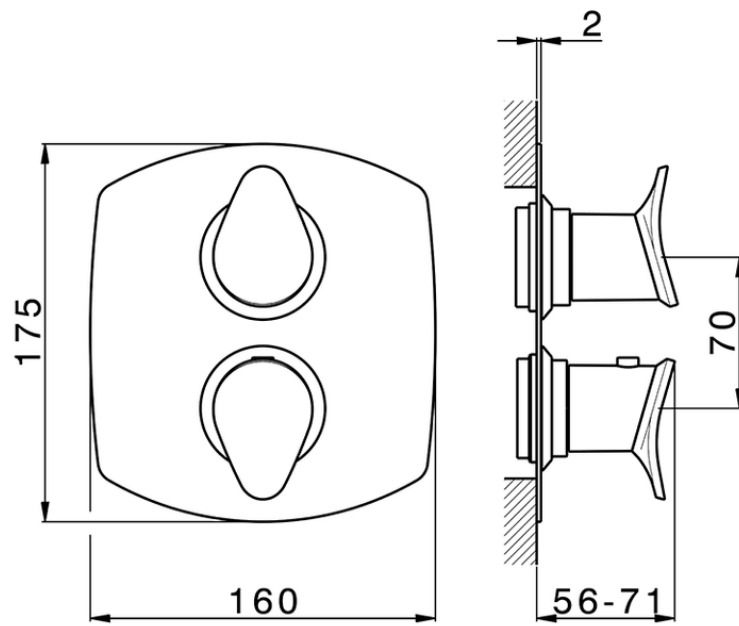

## Exposed part for con.thermo.shower valve, 3-outlet HARLOCK\_HC018200

HC018200

<https://en.huberitalia.com/exposed-part-for-con-thermo-shower-valve-3-outlet-harlock-hc018200>

## Piastra/Plate/Plaque/Platte/Placa

2-3mm: XX 25-40 YY 76-91

10 mm: XX 16-31 YY 65-80

ZB018200

<https://en.huberitalia.com/3-outlet-concealed-thermostatic-shower-valve-concealed-zb018200>

2026-06-09