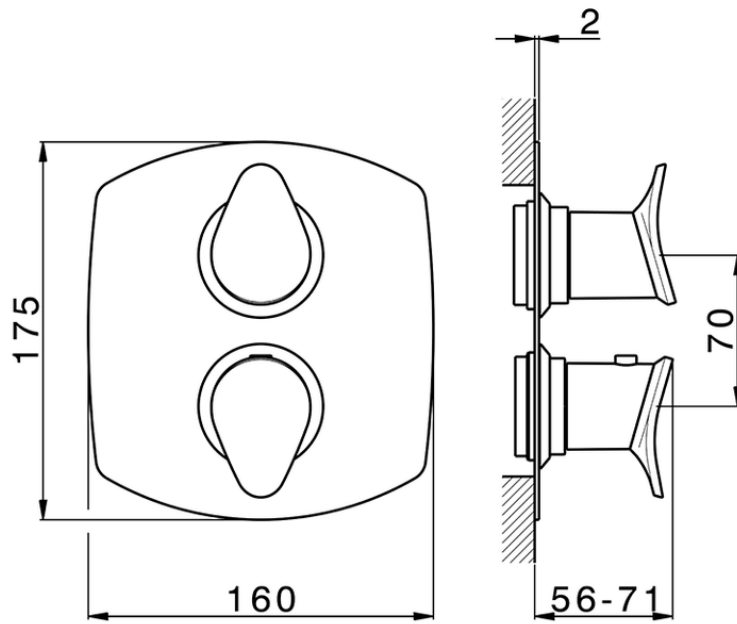

Exposed part for con.thermo.shower valve, 3-outlet HARLOCK_HC018200

HC018200

<https://en.huberitalia.com/exposed-part-for-con-thermo-shower-valve-3-outlet-harlock-hc018200>

Piastra/Plate/Plaque/Platte/Placa

2-3mm: XX 25-40 YY 76-91

10 mm: XX 16-31 YY 65-80

ZB018200

<https://en.huberitalia.com/3-outlet-concealed-thermostatic-shower-valve-concealed-zb018200>

2026-04-29