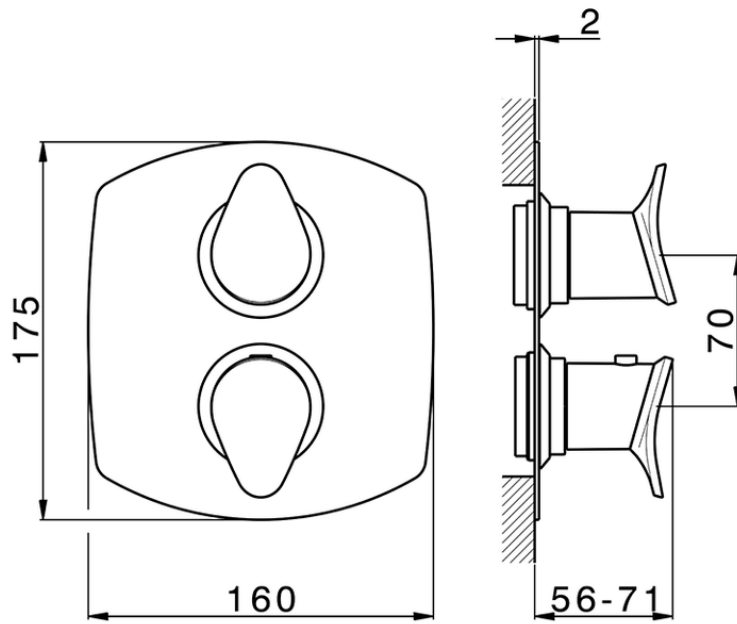

## Exposed part for con.thermo.shower valve, 3-outlet HARLOCK\_HC018200

HC018200

<https://en.huberitalia.com/exposed-part-for-con-thermo-shower-valve-3-outlet-harlock-hc018200>

Piastra/Plate/Plaque/Platte/Placa

2-3mm: XX 25-40 YY 76-91

10 mm: XX 16-31 YY 65-80

ZB018200

<https://en.huberitalia.com/3-outlet-concealed-thermostatic-shower-valve-concealed-zb018200>

2026-06-13