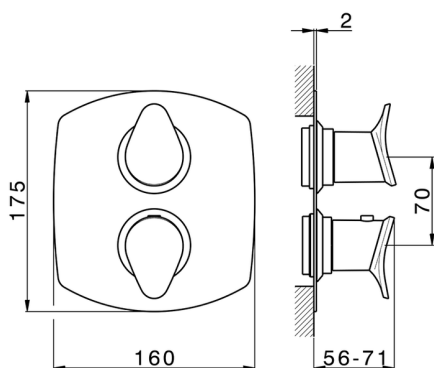

Exposed part for con.thermo.shower valve, 3-outlet HARLOCK_HC018200

MODEL **HC018200**

Exposed part for 3-outlet thermostatic mixer, with 3 outlet diverter, without concealed part, for item ZB018200

AVAILABLE FINISHINGS

-  **21** 21 Chrome
-  **2P** 2P Rose Gold
-  **2Q** 2Q Black Titanium
-  **40** 40 Matt Black
-  **4Q** 4Q Matt White
-  **6T** 6T Chrome/Matt Black

CHARACTERISTICS

Installation **Concealed**
 Required concealed parts **ZB018200**

Concealed **1**

Piastra/Plate/Plaque/Platte/Placa

2-3mm: XX 25-40 YY 76-91

10 mm: XX 16-31 YY 65-80

DeviaStop

The Huber Devia Stop technology allows to adjust the water flow and to direct it to the selected output point (overhead soaker, hand shower, etc).