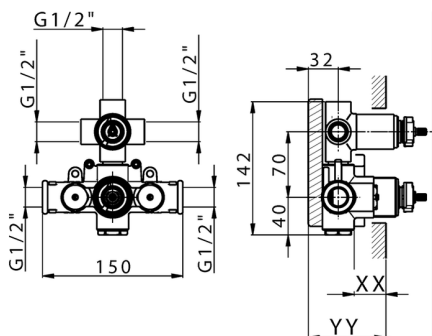

3-Outlet Concealed thermostatic mixer, with 3-outlet diverter, without trim kit

AVAILABLE FINISHINGS

04 04 Without finishing

CHARACTERISTICS

Installation	Concealed
Cartridge Spare Parts	24.04A.PP
8x20 Plus P Thermostatic Valve	
Concealed	1

Piastra/Plate/Plaque/Platte/Placa
 2-3mm: XX 25-40 YY 76-91
 10 mm: XX 16-31 YY 65-80

DeviaStop

The Huber Devia Stop technology allows to adjust the water flow and to direct it to the selected output point (overhead soaker, hand shower, etc).