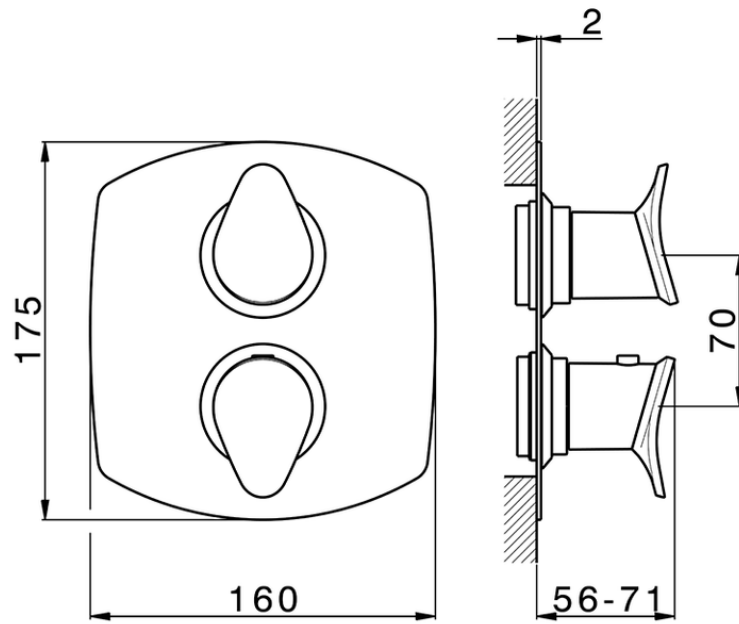

Exposed part for con.thermo.shower valve, 3-outlet HARLOCK_HC018200

HC018200

<https://en.huberitalia.com/exposed-part-for-con-thermo-shower-valve-3-outlet-harlock-hc018200>

Piastra/Plate/Plaque/Platte/Placa

2-3mm: XX 25-40 YY 76-91

10 mm: XX 16-31 YY 65-80

ZB018200

<https://en.huberitalia.com/3-outlet-concealed-thermostatic-shower-valve-concealed-zb018200>

2026-04-05