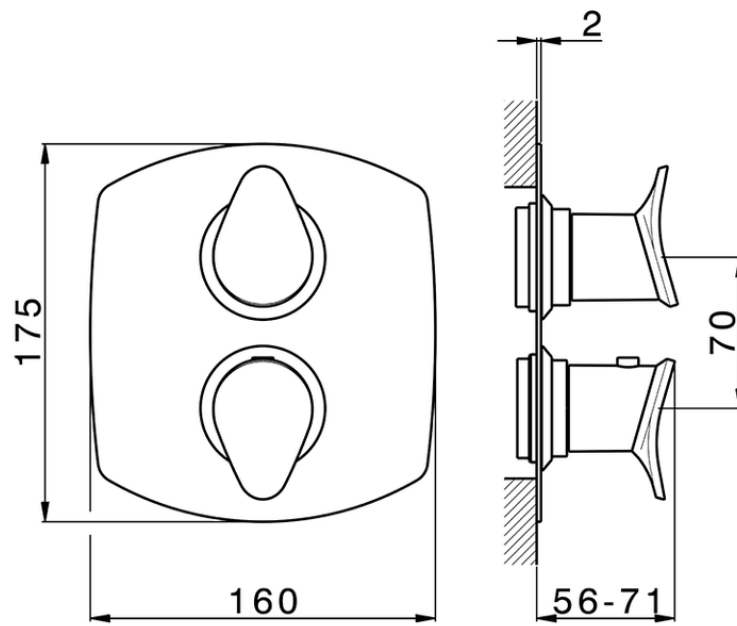

Exposed part for con.thermo.shower valve, 3-outlet HARLOCK_HC018200

HC018200

<https://en.huberitalia.com/exposed-part-for-con-thermo-shower-valve-3-outlet-harlock-hc018200>

Piastra/Plate/Plaque/Platte/Placa

2-3mm: XX 25-40 YY 76-91

10 mm: XX 16-31 YY 65-80

ZB018200

<https://en.huberitalia.com/3-outlet-concealed-thermostatic-shower-valve-concealed-zb018200>

2026-06-30